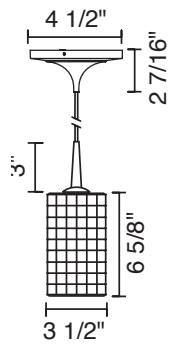

READ ALL OF THESE INSTRUCTIONS BEFORE INSTALLATION

INSTRUCTIONS

INSTRUCTIONS FOR USE

- Connect the wires (A) to the power cables in the wall. Insert the screw (B) through the mounting plate (C). Securely attach and tighten mounting plate to ceiling.
- Green wire should be grounded in accordance with local electrical codes.
- Adjust the cable length by loosening the center cable lock (d) and coiling excess cable inside the canopy.
- Place the canopy cover (E) over the mounting plate (C) and secure it with the allen screws (F) located on the side of the base.

4" G9 KISS CANOPY PENDANTS

CIRO DOWN

- 320 116(bz,ch,mc)/MP
- 320 118(bz,ch,mc)/MP
- 320 119(bz,ch,mc)/MP
- 320 121(bz,ch,mc)/MP
- 320 122(bz,ch,mc)/MP
- 320 123(bz,ch,mc)/MP
- 320 124(bz,ch,mc)/MP
- 320 125(bz,ch,mc)/MP

CIRO MINI DOWN

- 321 830(bz,ch,mc)/MP
- 321 831(bz,ch,mc)/MP
- 321 832(bz,ch,mc)/MP
- 321 833(bz,ch,mc)/MP

SIERRA DOWN

- 320 114bz/MP
- 320 114ch/MP
- 320 114mc/MP

CHIANTI DOWN

- 321 820(bz,ch,mc)/MP
- 321 821(bz,ch,mc)/MP
- 321 822(bz,ch,mc)/MP
- 321 823(bz,ch,mc)/MP