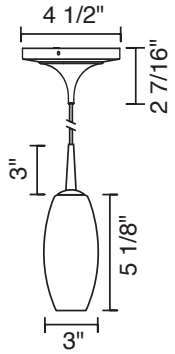

CIRO MINI DOWN

- 321 830(bz,ch,mc)/MP
- 321 831(bz,ch,mc)/MP
- 321 832(bz,ch,mc)/MP
- 321 833(bz,ch,mc)/MP