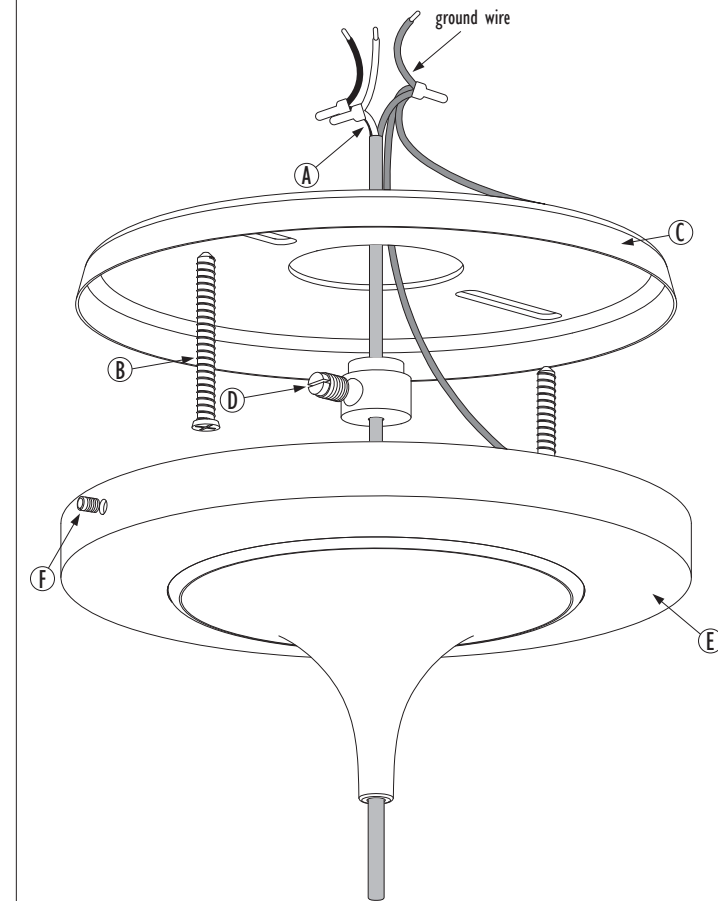

4" G9 KISS CANOPY PENDANTS

TECHNICAL SPECIFICATIONS

Description: Kiss pendant fixture with canopy
Design: Bruck-Team
Lamp: G9

CONTENTS OF DELIVERY

canopy and fixture complete without lamp

IMPORTANT SAFETY INSTRUCTIONS

- Save these instructions and refer to them when additions to or changes to the fixture are made.
- THIS PRODUCT MUST BE INSTALLED BY A PERSON FAMILIAR WITH THE CONSTRUCTION AND OPERATION OF THE PRODUCT AND THE HAZARDS INVOLVED, IN ACCORDANCE WITH THE APPLICABLE NEC CODE.
- SUITABLE FOR DRY LOCATION ONLY.
- CAUTION - Do not install any fixture assembly closer than 6 inches from any curtain, or similar combustible material.
- Turn off power prior to any work on the systems.
- Please check that the total lamp wattage does not exceed wattage specified by fixture.
- Warranty is void in case of unauthorized modifications and/ or improper use.

READ ALL OF THESE INSTRUCTIONS BEFORE INSTALLATION

INSTRUCTIONS

INSTRUCTIONS FOR USE

- Connect the wires (A) to the power cables in the wall. Insert the screw (B) through the mounting plate (C). Securely attach and tighten mounting plate to ceiling.
- Green wire should be grounded in accordance with local electrical codes.
- Adjust the cable length by loosening the center cable lock (d) and coiling excess cable inside the canopy.
- Place the canopy cover (E) over the mounting plate (C) and secure it with the allen screws (F) located on the side of the base.