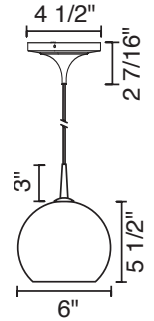

4" G9 KISS CANOPY PENDANTS

ZON DOWN

- 321 801bz/MP
- 321 801ch/MP
- 321 801mc/MP