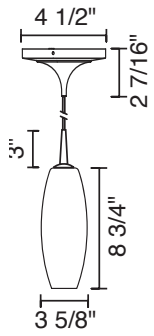

4" G9 KISS CANOPY PENDANTS

CIRO DOWN

- 320 116(bz,ch,mc)/MP
- 320 118(bz,ch,mc)/MP
- 320 119(bz,ch,mc)/MP
- 320 121(bz,ch,mc)/MP
- 320 122(bz,ch,mc)/MP
- 320 123(bz,ch,mc)/MP
- 320 124(bz,ch,mc)/MP
- 320 125(bz,ch,mc)/MP