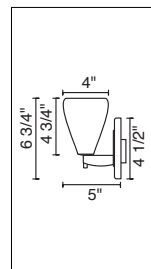

RAINBOW II SCONCE
102 725(bz,ch,mc)
102 726(bz,ch,mc)
102 728(bz,ch,mc)
102 729(bz,ch,mc)
102 816(bz,ch,mc)
102 817(bz,ch,mc)
102 916(bz,ch,mc)
102 919(bz,ch,mc)