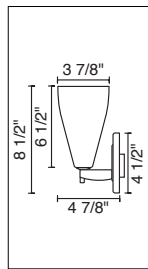

LED SCONCE

ZARA SCONCE
102 151(bz,ch,mc)
102 152(bz,ch,mc)
102 153(bz,ch,mc)
102 154(bz,ch,mc)
102 156(bz,ch,mc)
102 157(bz,ch,mc)