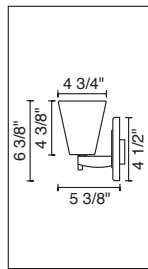

BLING I SCONCE
102 168(bz,ch,mc)
102 173(bz,ch,mc)
102 178(bz,ch,mc)
102 840(bz,ch,mc)
102 841(bz,ch,mc)
102 842(bz,ch,mc)