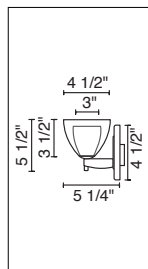

LED SCONCE

ZARA SCONCE
102 151(bz,ch,mc)
102 152(bz,ch,mc)
102 153(bz,ch,mc)
102 154(bz,ch,mc)
102 156(bz,ch,mc)
102 157(bz,ch,mc)

SILVA LED SCONCE
102 711(bz,ch,mc)
102 712(bz,ch,mc)
102 713(bz,ch,mc)
102 714(bz,ch,mc)
102 715(bz,ch,mc)
102 716(bz,ch,mc)

CIRO SCONCE
102 116(bz,ch,mc)
102 119(bz,ch,mc)
102 121(bz,ch,mc)
102 122(bz,ch,mc)
102 123(bz,ch,mc)
102 124(bz,ch,mc)
102 125(bz,ch,mc)

CHIANTI SCONCE
102 820(bz,ch,mc)
102 821(bz,ch,mc)
102 822(bz,ch,mc)
102 823(bz,ch,mc)

BLING I SCONCE
102 168(bz,ch,mc)
102 173(bz,ch,mc)
102 178(bz,ch,mc)
102 840(bz,ch,mc)
102 841(bz,ch,mc)
102 842(bz,ch,mc)

CIRO MINI SCONCE
102 830(bz,ch,mc)
102 831(bz,ch,mc)
102 832(bz,ch,mc)
102 833(bz,ch,mc)

BLING II SCONCE
102 169(bz,ch,mc)
102 174(bz,ch,mc)
102 179(bz,ch,mc)

BOBO SCONCE
102 915(bz,ch,mc)
102 917(bz,ch,mc)

RAINBOW I SCONCE
102 721(bz,ch,mc)
102 722(bz,ch,mc)
102 723(bz,ch,mc)
102 724(bz,ch,mc)
102 913(bz,ch,mc)
102 918(bz,ch,mc)

BOLERO SCONCE
102 336(bz,ch,mc)
102 337(bz,ch,mc)
102 338(bz,ch,mc)
102 339(bz,ch,mc)

RAINBOW II SCONCE
102 725(bz,ch,mc)
102 726(bz,ch,mc)
102 728(bz,ch,mc)
102 729(bz,ch,mc)
102 816(bz,ch,mc)
102 817(bz,ch,mc)
102 916(bz,ch,mc)
102 919(bz,ch,mc)

LUCY SCONCE
102 126(bz,ch,mc)
102 127(bz,ch,mc)
102 128(bz,ch,mc)

LED SCONCE

SIERRA SCONCE
102 114bz
102 114ch
102 114mc

LED SCONCE

LED SCONCE