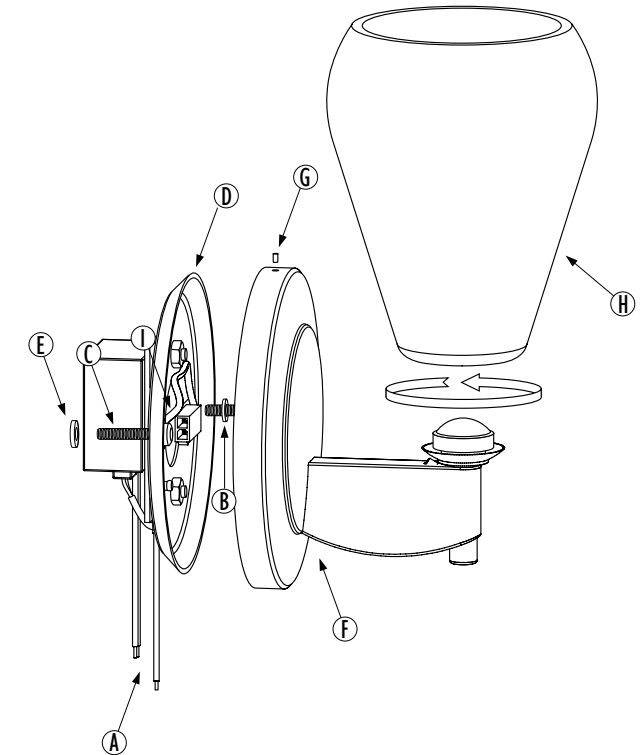

LED SCONCE

TECHNICAL SPECIFICATIONS

Description: 4" Canopy with J-Box and Glass
Design: Bruck-Team
Lamp: 3 Watt LED

CONTENTS OF DELIVERY

fixture complete

IMPORTANT SAFETY INSTRUCTIONS

1. Save these instructions and refer to them when additions to or changes to the fixture are made.
2. THIS PRODUCT MUST BE INSTALLED BY A PERSON FAMILIAR WITH THE CONSTRUCTION AND OPERATION OF THE PRODUCT AND THE HAZARDS INVOLVED, IN ACCORDANCE WITH THE APPLICABLE NEC CODE.
3. Do not install this fixture in damp or wet locations.
4. CAUTION - Do not install any fixture assembly closer than 6 inches from any curtain, or similar combustible material.
5. Turn off power prior to any work on the systems.
6. Warranty is void in case of unauthorized modifications and/ or improper use.

READ ALL OF THESE INSTRUCTIONS BEFORE INSTALLATION

INSTRUCTIONS

INSTRUCTIONS FOR USE

- Connect the two wires from the transformer (A) to the power cables in the wall. Then slide the notched plastic washer (B) through the mounting screw (C). Insert the screw (C) into the mounting plate (D) and slide the plastic washer (E) onto the end of the screw. Align the screws (C) with the J-box and tighten until firmly connected.

- Connect quick connect (I) then place the canopy cover (F) over the mounting plate (D) and secure it with the allen screw (G) located on the side of the base.

- Remove the glass shade (H) from the fixture by turning the glass counter-clockwise.