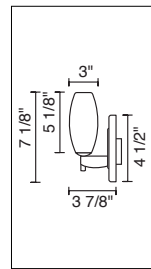

CIRO MINI SCONCE
102 830(bz,ch,mc)
102 831(bz,ch,mc)
102 832(bz,ch,mc)
102 833(bz,ch,mc)