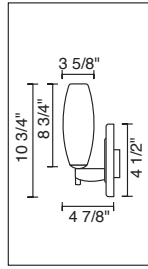

LED SCONCE

TECHNICAL SPECIFICATIONS

Description: 4" Canopy with J-Box and Glass
Design: Bruck-Team
Lamp: 3 Watt LED

CONTENTS OF DELIVERY

fixture complete

IMPORTANT SAFETY INSTRUCTIONS

1. Save these instructions and refer to them when additions to or changes to the fixture are made.
2. THIS PRODUCT MUST BE INSTALLED BY A PERSON FAMILIAR WITH THE CONSTRUCTION AND OPERATION OF THE PRODUCT AND THE HAZARDS INVOLVED, IN ACCORDANCE WITH THE APPLICABLE NEC CODE.
3. Do not install this fixture in damp or wet locations.
4. CAUTION - Do not install any fixture assembly closer than 6 inches from any curtain, or similar combustible material.
5. Turn off power prior to any work on the systems.
6. Warranty is void in case of unauthorized modifications and/ or improper use.

NOTE

Zara glass should not be removed.

LED SCONCE

ZARA SCONCE
 102 151(bz,ch,mc)
 102 152(bz,ch,mc)
 102 153(bz,ch,mc)
 102 154(bz,ch,mc)
 102 156(bz,ch,mc)
 102 157(bz,ch,mc)

SILVA LED SCONCE
 102 711(bz,ch,mc)
 102 712(bz,ch,mc)
 102 713(bz,ch,mc)
 102 714(bz,ch,mc)
 102 715(bz,ch,mc)
 102 716(bz,ch,mc)