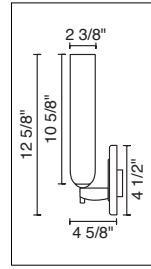

CHIANTI SCONCE
102 820(bz,ch,mc)
102 821(bz,ch,mc)
102 822(bz,ch,mc)
102 823(bz,ch,mc)