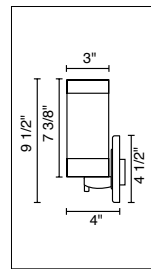

SILVA LED SCONCE
102 711(bz,ch,mc)
102 712(bz,ch,mc)
102 713(bz,ch,mc)
102 714(bz,ch,mc)
102 715(bz,ch,mc)
102 716(bz,ch,mc)