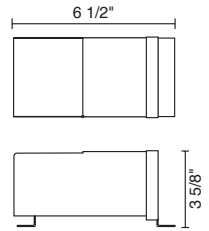

INSTALLATION AND WIRING DIAGRAM

USA

TECHNICAL

50W MAGNETIC TRANSFORMER

ART. NO. 70421 50W, 120v

IMPORTANT SAFETY INSTRUCTIONS

1. Read all instructions!
2. Turn off power prior to any work on the systems.
3. Only a qualified electrician should install this hard wired driver.
4. Install indoor or outdoor, must be installed 2ft. above ground.
5. Total wattage of the system must never exceed the wattage supplied by the low voltage driver.
6. Warranty is void in case of unauthorized modifications and/ or improper use

READ ALL OF THESE INSTALLATION INSTRUCTIONS BEFORE INSTALLING THE FIXTURE

Content of Delivery:

50W Magnetic Transformer - qty. (1)