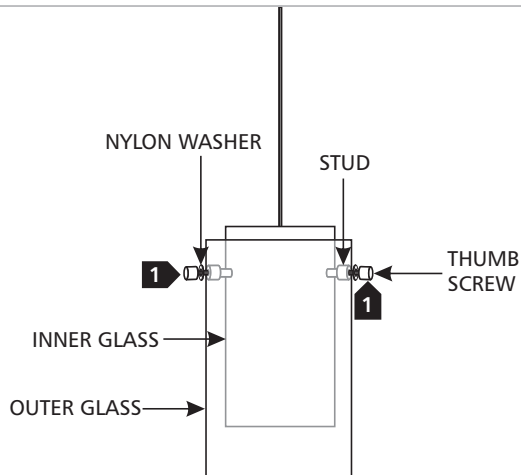

Echo Large Pendant

700T_ECP_

2.1

2 thousand
degrees

PENDANTS

GENERAL PRODUCT INFORMATION:

This product is suitable for indoor dry locations only.

This product can be dimmed with a standard incandescent dimmer.

Installing the Outer Glass & Lamp

CAUTION: To reduce the risk of a burn or electric shock during relamping, disconnect the power to the fixture.

1A

1 Line up the outer glass holes with the inner glass studs and secure the outer glass to inner glass with provided thumb screws and nylon washers.

1B

Use **MAX** 120 Volt, **75** Watt A19 (medium) base lamp.

2 Screw the lamp into the socket.

SAVE THESE INSTRUCTIONS!

7400 Linder Ave, Skokie, IL 60077
847.410.4400

www.2thousanddegrees.com

© 2008 Tech Lighting, L.L.C. All rights reserved. The "2thousand degrees" graphic is a registered trademark of 2thousand degrees. 2thousand degrees reserves the right to change specifications for product improvements without notification.