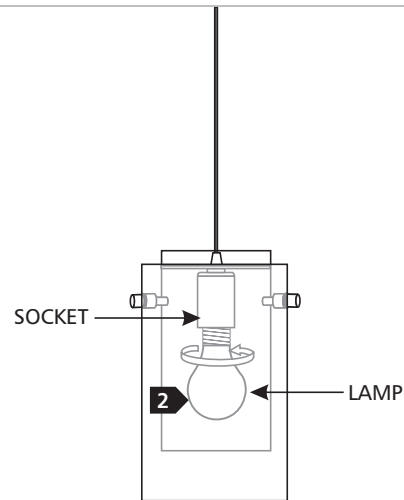

Installing the Outer Glass & Lamp

CAUTION: To reduce the risk of a burn or electric shock during relamping, disconnect the power to the fixture.

1A

1 Line up the outer glass holes with the inner glass studs and secure the outer glass to inner glass with provided thumb screws and nylon washers.

1B

Use **MAX** 120 Volt, **75** Watt A19 (medium) base lamp.

2 Screw the lamp into the socket.

SAVE THESE INSTRUCTIONS!

7400 Linder Ave, Skokie, IL 60077
847.410.4400

www.2thousanddegrees.com

© 2008 Tech Lighting, L.L.C. All rights reserved. The "2thousand degrees" graphic is a registered trademark of 2thousand degrees. 2thousand degrees reserves the right to change specifications for product improvements without notification.