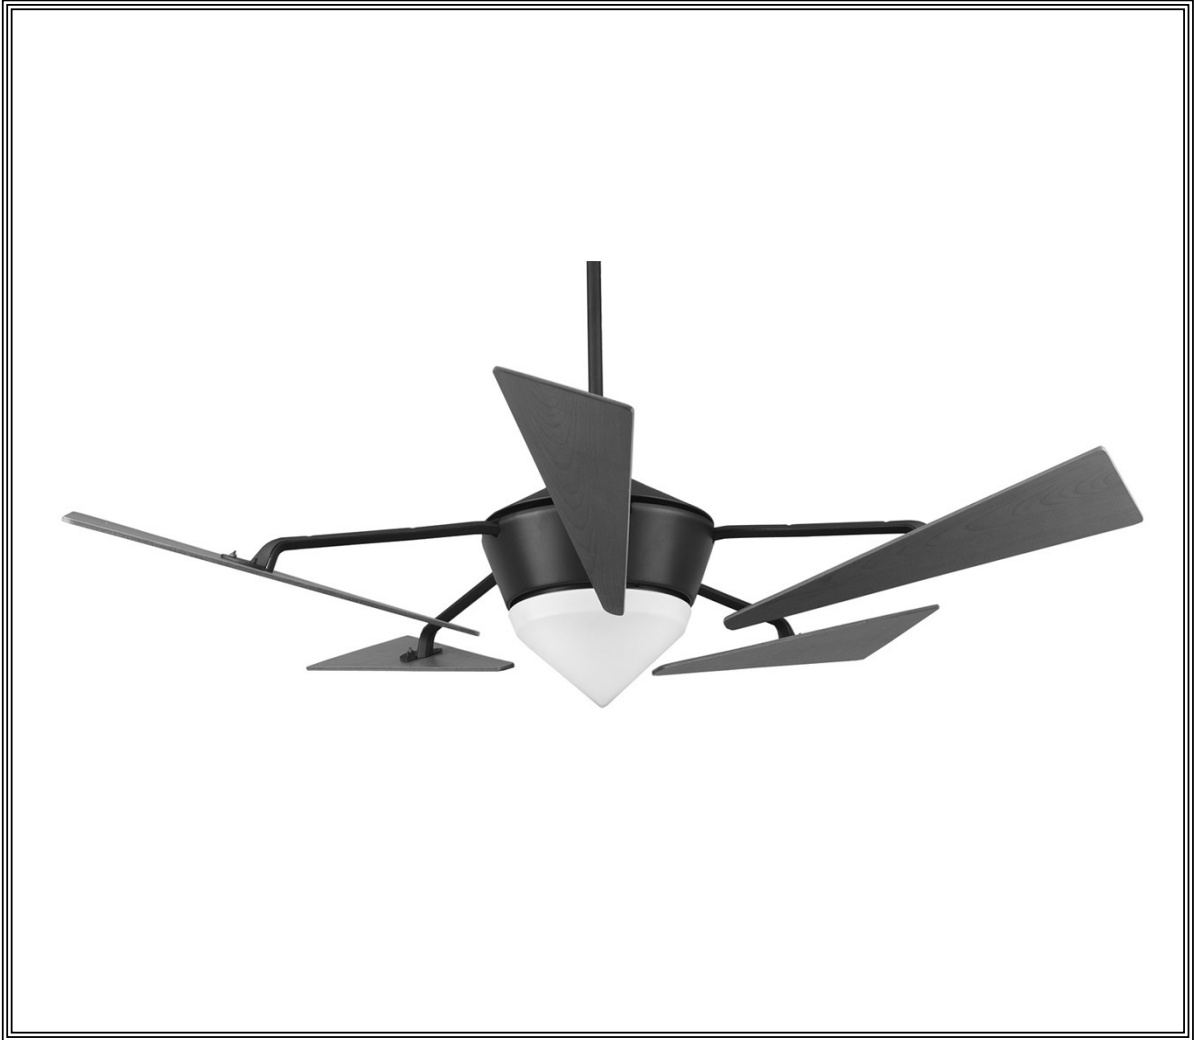

The Volare[®]

FP4210 Series

SPECIFICATION SHEET

Product Specifications subject to change

The Volare[®] Fan Assembly – FP4210**

Available Finishes	
CH	Chrome with Mahogany Blades
OB	Oil-Rubbed Bronze with Cherry Blades
SN	Satin Nickel with Maple Blades

FAN SPEEDS:

3 fan speeds with reversing feature built into control. High – 100 rpm; Med – 75 rpm; Low – 50 rpm

CONTROL OPTIONS:

The hand-held, reversing remote control (C20) and canopy-style receiver unit (RECAN68) are included. Push button control with frequency code settings located on both the transmitter and the receiver units. Each push button unit will consist of 3 separate fan speeds, infinite light levels, reverse and off buttons. Optional wall control (C21) is available (to be used in conjunction with fan receiver). Installation and operating instructions provided with control.

LIGHTING OPTIONS:

The 3-bulb downlight fixture is included with this fan assembly (candelabra bulbs, 40 watt max - not included). Maximum downlight wattage not to exceed 120 watts.

DOWN ROD OPTIONS:

The Volare[®] fan comes with a standard 6" down rod. Optional down rods are available in 12", 18", 24", 36", 48", 60", and 72". For installations requiring a longer down rod, a down rod coupler is available. The Volare[®] fan can be mounted on a sloped ceiling up to 30°. Most sloped ceiling installations require a down rod longer than the standard 6" down rod. Optional sloped ceiling ball kits (SCB52) are available for up to 52°. Call tech support for more information.