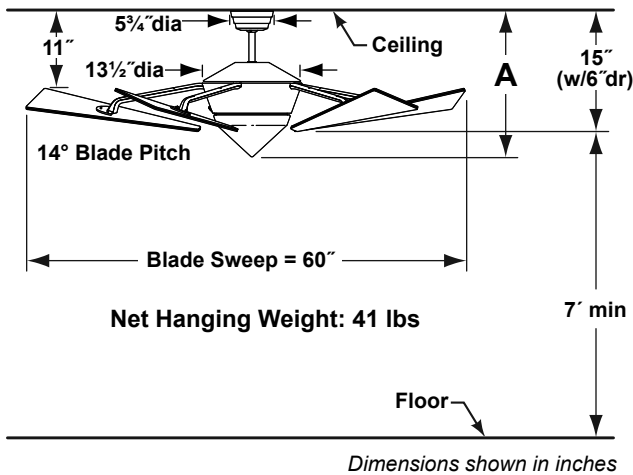

The Volare[®]

FP4210 Series

SPECIFICATION SHEET

Product Specifications subject to change

The Volare[®] Fan Assembly – FP4210**

Available Finishes	
CH	Chrome with Mahogany Blades
OB	Oil-Rubbed Bronze with Cherry Blades
SN	Satin Nickel with Maple Blades

Distance from Ceiling to Bottom of Fan	A
Fan w/6" downrod	19"
Fan w/12" downrod	25"
Fan w/18" downrod	31"
Fan w/24" downrod	37"
Fan w/36" downrod	49"
Fan w/48" downrod	61"
Fan w/60" downrod	73"
Fan w/72" downrod	85"

LIGHTING OPTIONS:

The 3-bulb downlight fixture is included with this fan assembly (candelabra bulbs, 40 watt max - not included). Maximum downlight wattage not to exceed 120 watts.

DOWN ROD OPTIONS:

The Volare[®] fan comes with a standard 6" down rod. Optional down rods are available in 12", 18", 24", 36", 48", 60", and 72". For installations requiring a longer down rod, a down rod coupler is available. The Volare[®] fan can be mounted on a sloped ceiling up to 30°. Most sloped ceiling installations require a down rod longer than the standard 6" down rod. Optional sloped ceiling ball kits (SCB52) are available for up to 52°. Call tech support for more information.