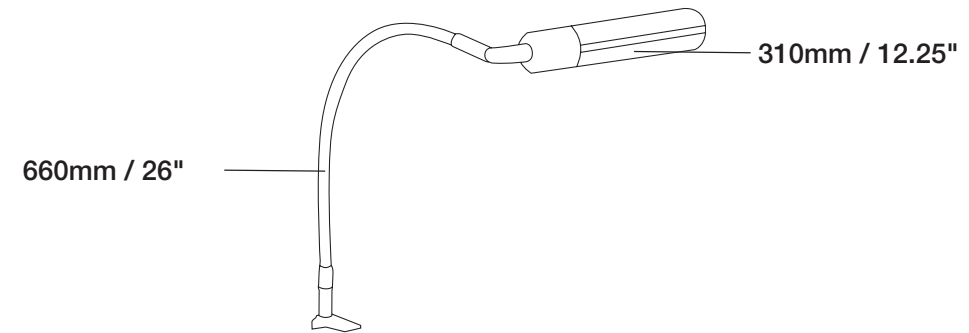

Professional Easel Lamp

D33200 for UK
E33200 for Europe
U33200 for USA/Canada
A33200 for Australia/NZ

Professional Easel Lamp

Technical information

Replacement bulb/tube code	Daylight™ Light source	Tungsten Equivalent	Average Lumens	Average Lux (26cm)	Electronic Ballast	Size of the arm	Weight
D13621 for UK/Europe U13621 for USA/Canada A13621 for Australia/NZ	18w (included)	100w	1200lm	3500	no	660mm 26"	2.44kg 5.36lbs

Professional Easel Lamp

1. 360° head joint to direct the light exactly where you need it
2. Bright 18w Daylight™ tube (100w equiv.) reduces eye strain and glare
3. Flexible arm and multi-position joint allow easy positioning

Supplied with two clamps

4. Easel clamp: Attaches to all floorstanding metal & wooden easels up to 5cm/2" thick
5. Table clamp: Attaches to all tables and work benches up to 5.5cm/2.25" thick

Profi Künstlerleuchte