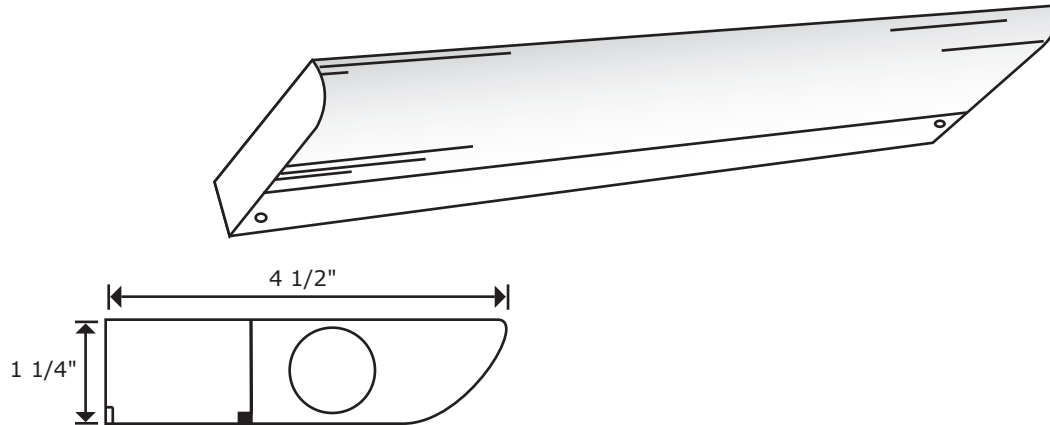

## Wall Mount Series TUCL

### Application

A compact fluorescent light, answering the need for illumination in areas where space is extremely limited.