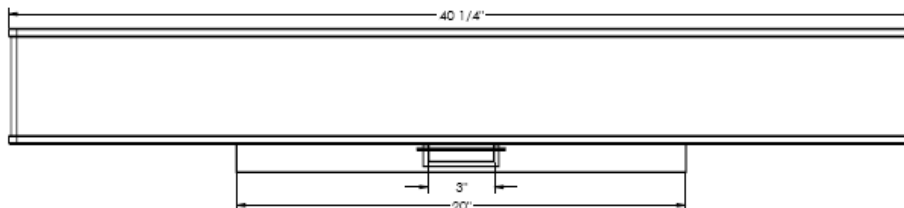

DESCRIPTION

Contemporary wall mounted vanity features an acrylic linen pattern diffuser with a decorative plate in a polished chrome finish. The vanity uses two 25 watt T8 lamps.

CONSTRUCTION

Housing and cover is formed of 22 gauge cold rolled steel. Standard mounting holes and wiring entry are included.

FINISH

Decorative bottom is formed of 22 gauge cold rolled steel with a polished chrome finish.

DIFFUSER

Front diffuser is a white matte linen pattern acrylic. The upper diffuser is clear acrylic and lower diffuser is clear frosted acrylic.