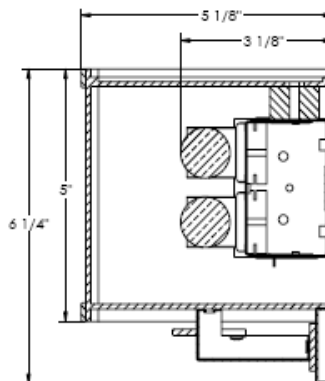

DESCRIPTION

Contemporary wall mounted vanity features an acrylic linen pattern diffuser with a decorative plate in a polished chrome finish. The vanity uses two 25 watt T8 lamps.

CONSTRUCTION

Housing and cover is formed of 22 gauge cold rolled steel. Standard mounting holes and wiring entry are included.

ELECTRICAL

Unit is wired with a multivolt electronic ballasts 120-277V 50/60 Hz, programmed rapid start for 2-25 watt linear T8 lamps. This unit is U.L. listed for damp locations.

ORDERING INFORMATION

MODEL NUMBER	LAMP INFORMATION	HEIGHT	WIDTH	DEPTH
TAV225PCMV	(2) 25W T8 (NOT INCLUDED)	5 1/4"	40 1/4"	5 1/8"