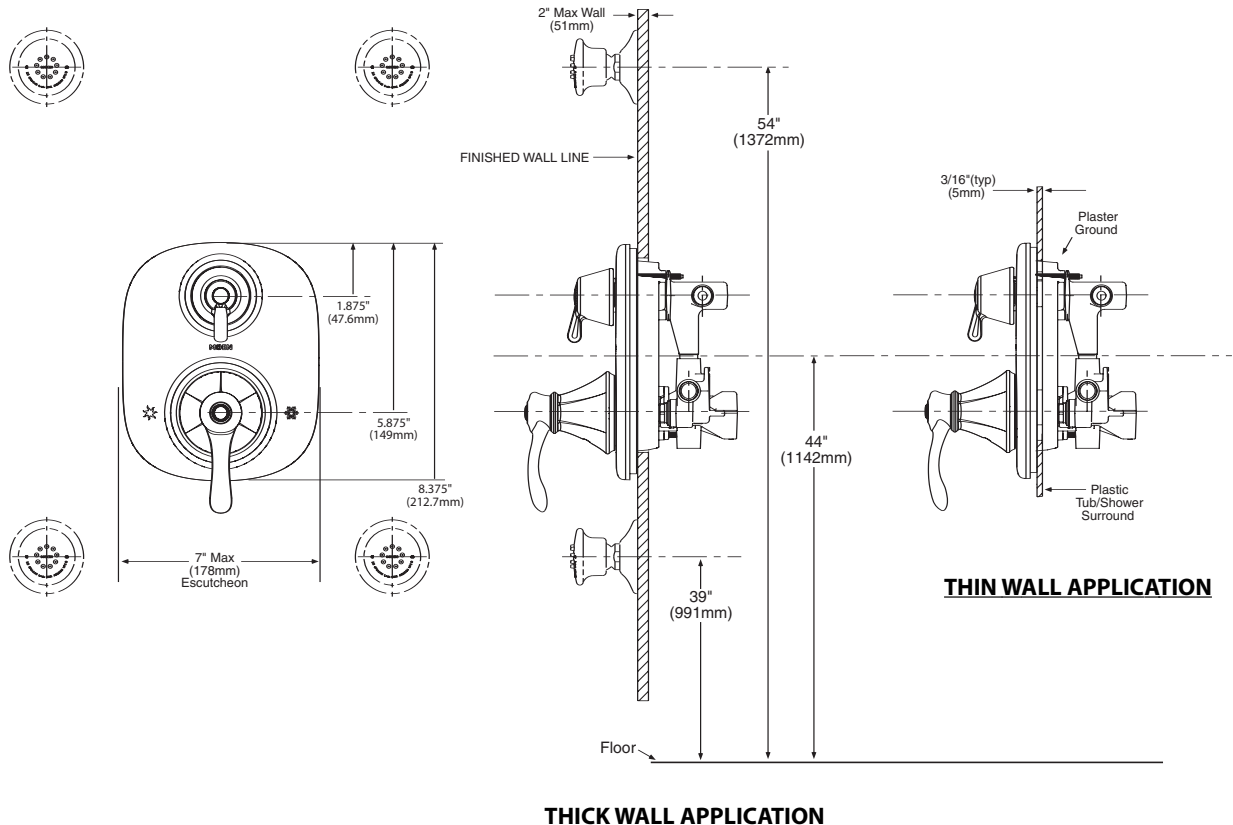

Buy it for looks. Buy it for life.®

Specifications

DESCRIPTION

- Metal construction with various finishes identified by suffix

OPERATION

- Pull-on/push-off operation of temperature and volume, rotational control of transfer valve
- Temperature operates through an 180° arc of handle travel (full cold to full hot)
- Adjustable temperature limit stop to control maximum hot water temperature
- 180° rotation of transfer valve handle with stops
- Pressure balancing mechanism maintains selected discharge temperature to $\pm 3.6^\circ\text{F}$ ($\pm 2^\circ\text{C}$)

VESTIGE™ MOENTROL® with Built-In 3 Function Transfer Valve Trim

Models: T4113 series

Valves: 3330 series,
3320 series

CRITICAL DIMENSIONS

(DO NOT SCALE)