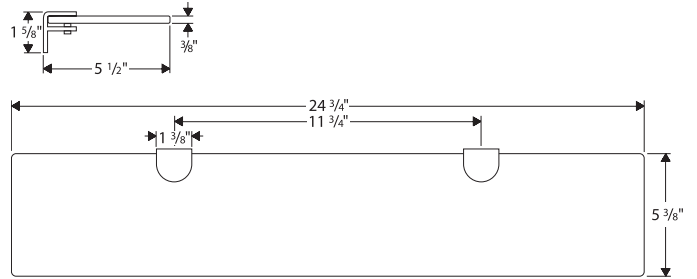

Axor Steel Glass Shelf

41250800

Available in Steel

Product Specification

Wall-mounted
Stainless steel holders
Frosted crystal glass shelf