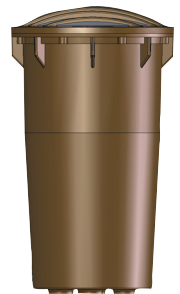

WELL LIGHTS SL-20-LG-SERIES

SPECIFICATIONS

CONSTRUCTION: Sealed fiberglass reinforced composite
GASKET: Red high tempered silicone
LENS: Clear convex tempered glass
SOCKET: Medium-base, porcelain rated 600v, 660w, 4KV pulse rated, brass nickel-plate screw shell with 150°C lead wires for 120v and 200oC for HID
LAMP LIFE: 2000 hours average rating for medium base,
WIRING: Standard wiring for 120volt black, White & ground, 12" leads, 18 gauge.
FINISH: Optional finishes available

SL-20L-LG

BOTTOM

SL-20-LG-HID 2 x 0.75" and 3 x 0.50" knockouts

SL-20G-LG

BOTTOM

SL-20G-LG-HID 2 x 0.75" and 3 x 0.50" knockouts

ORDERING INFORMATION

CATALOG NO.	DESCRIPTION	LAMP SUPPLIED	STANDARD FINISH
-------------	-------------	---------------	-----------------

HIGH INTENSITY DISCHARGE (H.I.D.)

SL-20 G/L-LARGE MERCURY VAPOR Self contained Ballast Series Landscape lighting fixture. Specify lamp to be used.

Maximum Wattage 175w

SL-20G-LG-NLMVH46	50w R20 and 50w R30 Sealed Composite graded well light	None 120v or 277v (2 taps)	
SL-20L-LG-NLMVH46	50w R20 and 50w R30 Sealed Composite lensed well light	None 120v or 277v (2 taps)	
SL-20G-LG-NLMVH38	100w R40 and 100w R30 Sealed Composite graded well light	None Multi 120v, 208v, 240v, 277v (4 taps)	
SL-20L-LG-NLMVH38	100w R40 and 100w R30 Sealed Composite lensed well light	None Multi 120v, 208v, 240v, 277v (4 taps)	
SL-20G-LG-NLMVH39	175w R40 Sealed Composite graded well light	None Multi 120v, 208v, 240v, 277v (4 taps)	
SL-20G-LG-NLMVH39	175w R40 Sealed Composite graded well light	None Multi 120v, 208v, 240v, 277v (4 taps)	
SL-20L-LG-NLMVH39	175w R40 Sealed Composite lensed well light	None Multi 120v, 208v, 240v, 277v (4 taps)	
SL-20G-LG-NLMVH44	100w PAR38 Sealed Composite graded well light	None Multi 120v, 208v, 240v, 277v (4 taps)	
SL-20L-LG-NLMVH44	100w PAR38 Sealed Composite lensed well light	None Multi 120v, 208v, 240v, 277v (4 taps)	