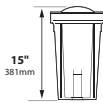

SL-20L-LG

BOTTOM

SL-20-LG-HID 2 x 0.75" and 3 x 0.50" knockouts

SL-20G-LG

BOTTOM

SL-20G-LG-HID 2 x 0.75" and 3 x 0.50" knockouts

ORDERING INFORMATION

CATALOG NO.	DESCRIPTION	LAMP SUPPLIED	STANDARD FINISH
-------------	-------------	---------------	-----------------