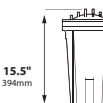

SL-20L-LG

BOTTOM

SL-20-LG-HID 2 x 0.75" and 3 x 0.50" knockouts

SL-20G-LG

BOTTOM

SL-20G-LG-HID 2 x 0.75" and 3 x 0.50" knockouts

ORDERING INFORMATION

CATALOG NO.	DESCRIPTION	LAMP SUPPLIED	STANDARD FINISH
-------------	-------------	---------------	-----------------