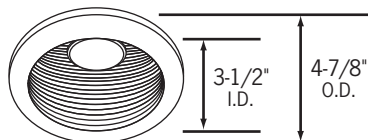

Trims for 4" Line Voltage Incandescent Mini-Recessed Housings

Catalog No. _____

Type _____

Project _____

General Trim Information

All trims are compatible with 4 Inch Line Voltage Incandescent Mini-Recessed Housings.

All trims have white trim finish unless specified.

All trims are cULus listed.

All trims are suitable for damp locations; only shower trims are listed for wet locations.

CTR2001-P

Black Baffled Downlight

CTR2001W-P

White Baffled Downlight

All steel construction. (3) heat treated spring steel mounting clips. Black socket aiming bracket with screws (provided in carton).