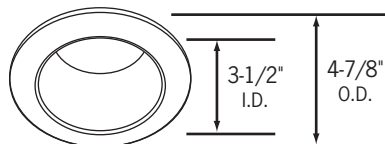

CTR2002-BLK-B

Black Specular Aluminum Reflector

CTR2002-BLK-P

Black Specular Aluminum Reflector

CTR2002-CLR-P

Clear Specular Aluminum Reflector

CTR2002-GLD-P

Gold Specular Aluminum Reflector

CTR2002-WHT-P

White Specular Aluminum Reflector

All steel construction. (3) heat treated spring steel mounting clips. Black socket aiming bracket with screws (provided in carton).