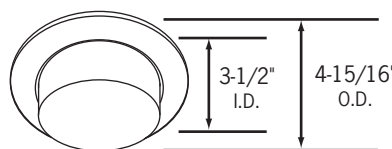

CTR2006-P

Drop Opal Glass Shower Light

All steel construction. (3) heat treated spring steel mounting clips. 1/8" thick heavy duty polyethylene sponge gasket. Wet location listed. 35W PAR20 maximum lamp.