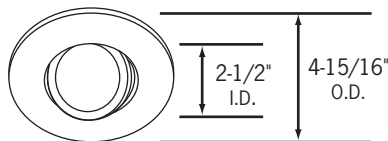

CTR2007-(P, B, NK, PB, S)

Surface Adjustable

28° vertical adjustment. All steel construction. (3) heat treated spring steel mounting clips. Lamp retaining sweep spring clip. 50W PAR20 maximum lamp.

Reflector/Trim Finishes

Reflector Finish Options:

- CLR - Clear, Specular
- GLD - Gold, Specular
- BLK - Black, Specular
- WHT - White Light, Specular

Trim Finish Options:

- B - Black
- NK - Nickel
- P - White
- PB - Polished Brass
- S - Silver
- U - UNLook

1-800-728-0312

www.con-techlighting.com

All specifications subject to change without notice.