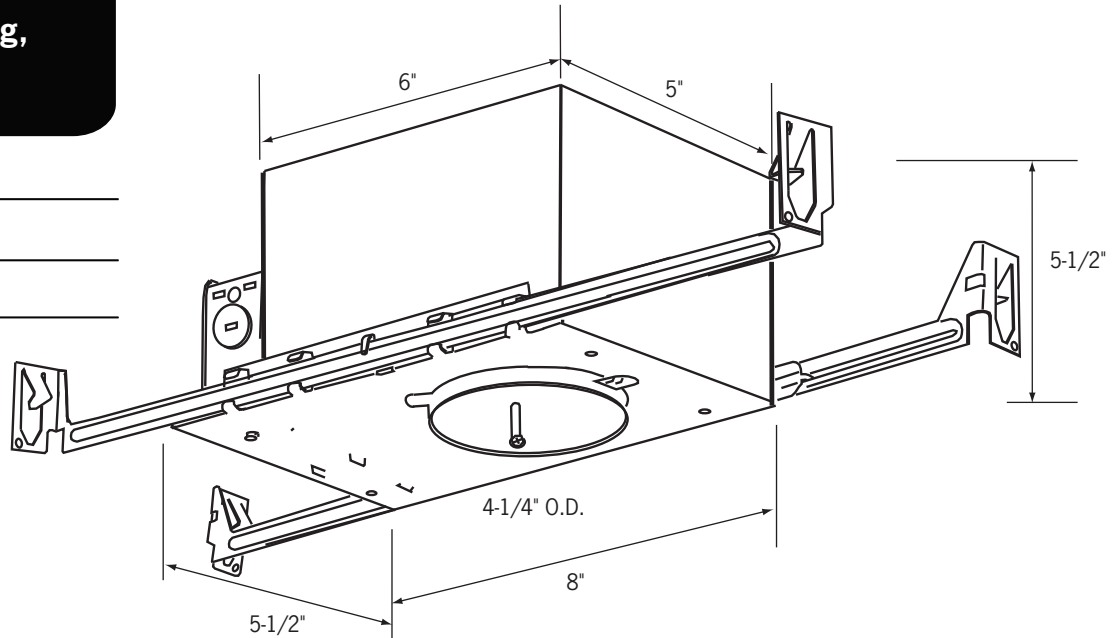

RL20-IC

**4" Line Voltage
Mini-Recessed Housing,
Insulated Ceiling,
StopAire® Rated**

Catalog No. _____

Type _____

Project _____

Ceiling Opening: 4-3/4"
Plaster Frame: 8" x 5-1/2"

Specifications/Features

Housing

May be used in direct contact with ceiling insulation in dry wall, plaster or suspended ceilings. Will work with ceiling thickness from 1/2" to 1-1/2".

Conforms to Washington State Energy Code (WSEC) for low air infiltration.

Dual extension hanger bars adjustable for 16" to 24" center joists.

Nailer bar hangers for easy installation. Integral holding spikes for convenient mounting.

Hanger bars may be extended to rest on T-bar grid. Optional clip-on T-bar hangers are also available.

Lamp/Electrical

(1) 50W R20, 50W PAR20 or 45W PAR16 max.

Thermally protected.

Approved for through circuit wiring. Maximum of (8) No. 12 AWG branch circuit conductors (4 in, 4 out).

Pre-wired junction box with spring latch access plates.

Junction Box has (4) 1/2" pry-outs, (1) 3/4" concentric pry-out and (4) Romex pry-outs.

Adjustable lamp socket, vertical position.

Trims

Many different trims are available to complement any design style. See attached "Trims for 4" Line voltage Mini-Recessed Housings" spec sheet for details.

Warranty

This fixture is covered by Con-Tech's full one year replacement guarantee after date of purchase.

Listing

cULus listed. Suitable for damp locations.

New York City approved. Calendar number 38645.

Ordering Information

Example Order:

RL20-IC

CTR200I-P

Housing

RL20-IC

Trims

For Trims, see attached "Trims for 4" Line Voltage Mini-Recessed Housings" spec sheet.

Options

HB-30 - T-Bar Hanger Set

1-800-728-0312

www.con-techlighting.com

All specifications subject to change without notice.