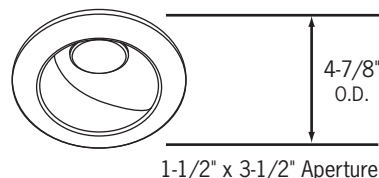

CTR2003-P

Mini-recessed Scoop Wall Wash

All steel construction. (3) heat treated spring steel mounting clips. Black socket aiming bracket with screws (provided in carton).