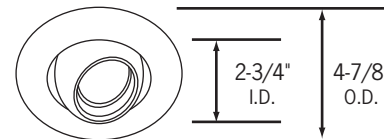

CTR2008-(P, U)

Mini-recessed Eyeball

30° vertical adjustment. All steel construction. (3) heat treated spring steel mounting clips.