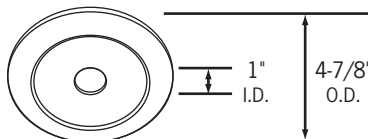

All trims are suitable for damp locations; only shower trims are listed for wet locations.

CTR2001-P

Black Baffled Downlight

CTR2001W-P

White Baffled Downlight

All steel construction. (3) heat treated spring steel mounting clips. Black socket aiming bracket with screws (provided in carton).