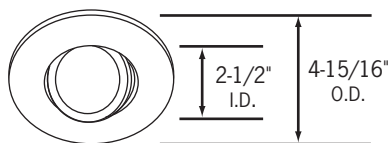

CTR2007-(P, B, NK, PB, S)

Surface Adjustable

28° vertical adjustment. All steel construction. (3) heat treated spring steel mounting clips. Lamp retaining sweep spring clip. 50W PAR20 maximum lamp.

Reflector/Trim Finishes

Reflector Finish Options:

- CLR - Clear, Specular
- GLD - Gold, Specular
- BLK - Black, Specular
- WHT - White Light, Specular

Trim Finish Options:

- B - Black
- NK - Nickel
- P - White
- PB - Polished Brass
- S - Silver
- U - UNLook

1-800-728-0312

www.con-techlighting.com

All specifications subject to change without notice.