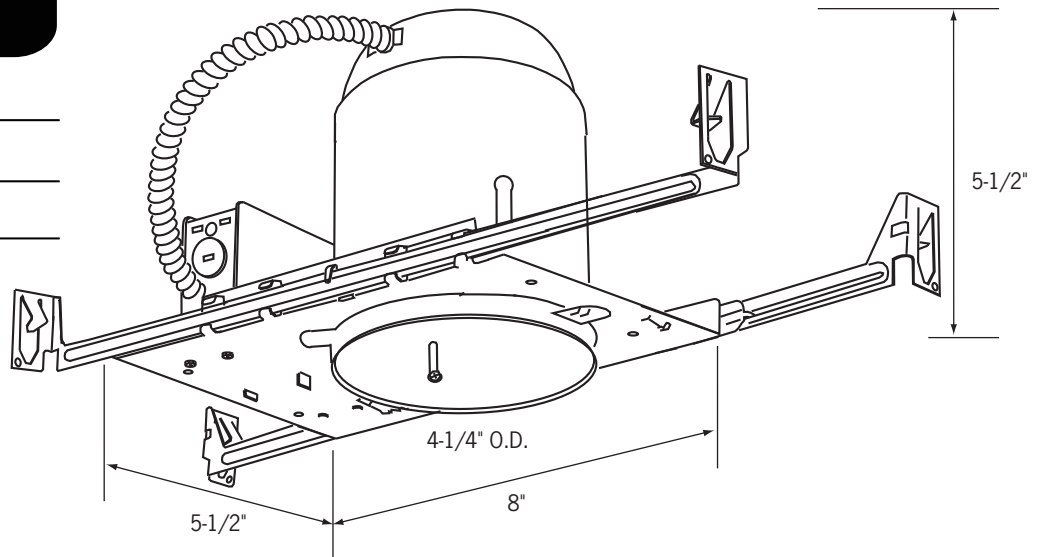

RL20

4" Line Voltage Mini-Recessed Housing, New Construction

Catalog No. _____

Type _____

Project _____

Ceiling Opening: 4-3/4"
Plaster Frame: 8" x 5-1/2"

Specifications/Features

Housing

Compact 4" incandescent downlight housing for new construction applications; may be used with drywall, plaster or suspended ceilings, 1/2" to 1-1/2" thick.

The standard new construction housing may be used in insulated ceilings if a minimum 3" distance is maintained all around fixture from insulation material.

Nailer bar hangers for easy installation, integral holding spikes for convenient mounting.

Dual extension bars adjustable for 16" and 24" center joists.

Hanger bars may be extended to rest on T-bar ceilings. Optional clip-on T-bar hangers are also available.

Lamp/Electrical

(1) 50W R20, 50W PAR20 or 45W PAR16 max.

Prewired junction box with spring-latch access plates.

Approved for through-circuit wiring. Max (8) #12 AWG (4-in/4-out).

Adjustable lamp socket – vertical position.

Thermally protected.

Junction box has (4) 1/2" pry-outs, (1) 3/4" concentric pry-out and (4) Romex pry-outs.

Trims

Many different trims are available to complement any design style. See attached "Trims for 4" Line voltage Mini-Recessed Housings" spec sheet for details.

Warranty

This fixture is covered by Con-Tech's full one year replacement guarantee after date of purchase.

Listing

cULus listed. Suitable for damp locations.

New York City approved. Calendar number 38645.

Ordering Information

Example Order:

RL20-CP

CTR200-P

Housing

RL20 - New Construction
Mini-Recessed Housing
RL20-CP - Chicago Plenum
New Construction
Mini-Recessed Housing

Trims

**For Trims, see attached "Trims for
4" Line Voltage Mini-Recessed
Housings" spec sheet.**

Options

HB-30 - T-Bar Hanger Set

1-800-728-0312

www.con-techlighting.com

All specifications subject to change without notice.