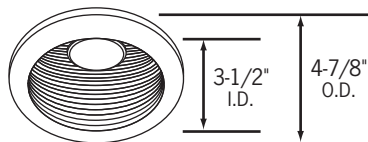

Trims for 4" Line Voltage Incandescent Mini-Recessed Housings

Catalog No. _____

Type _____

Project _____

General Trim Information

All trims are compatible with 4 Inch Line Voltage Incandescent Mini-Recessed Housings.

All trims have white trim finish unless specified.

All trims are cULus listed.

All trims are suitable for damp locations; only shower trims are listed for wet locations.

CTR2001-P

Black Baffled Downlight

CTR2001W-P

White Baffled Downlight

All steel construction. (3) heat treated spring steel mounting clips. Black socket aiming bracket with screws (provided in carton).