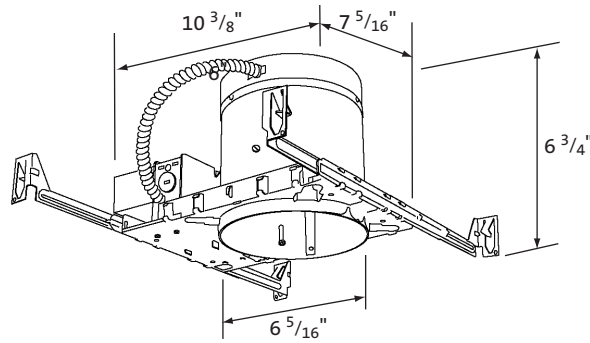

RL113-IC

6" New Construction Compact Fluorescent StopAire® Downlight

Catalog #

Type

Project

Specifications/Features

Housing

New Construction compact fluorescent downlight utilizes one vertical lamp in a parabolic reflector for maximum efficiency. Designed as a true universal housing, the RL113-IC may be used in all types of ceilings: suspended, dry wall and insulated. In addition, the housing is certified to meet the WSEC code for "air-tight" applications to save energy. An energy-wise replacement for the common R30 downlight.

Designed for new construction solid or suspended ceilings.

Fully adjustable hanger bars (12-3/4" min to 24" max.) May be positioned in either direction for installation flexibility.

Con-Tech's StopAire® design is approved for direct contact with ceiling insulation and meets Washington State's Energy Code. restricting air infiltration to 2.0 CFM or less.

Lamp/Electrical

(1) 13W T4, GX23-2 Base, DTT, 2-Pin
120V/60Hz .23 Amp.

Prewired Class P Thermally protected Normal Power Factor ballast. Labeled for 8 #12 AWG branch circuit conductors.

Trims

Wide range of trim models available to suit a broad range of applications. See CTR16 Series trim specification sheet for details.

- CTR-HC - Adjustable Hole Cutter With Case (1 13/16" - 6 5/8" Dia. Range)
- HB-30 - Optional T-bar hanger set. Use with RL16, RL20, RL30 and RL38 series.
- RL EM 2-PIN - Emergency Battery Back-Up Kit
- RL EM BRACKET - Bracket For Emergency Ballast