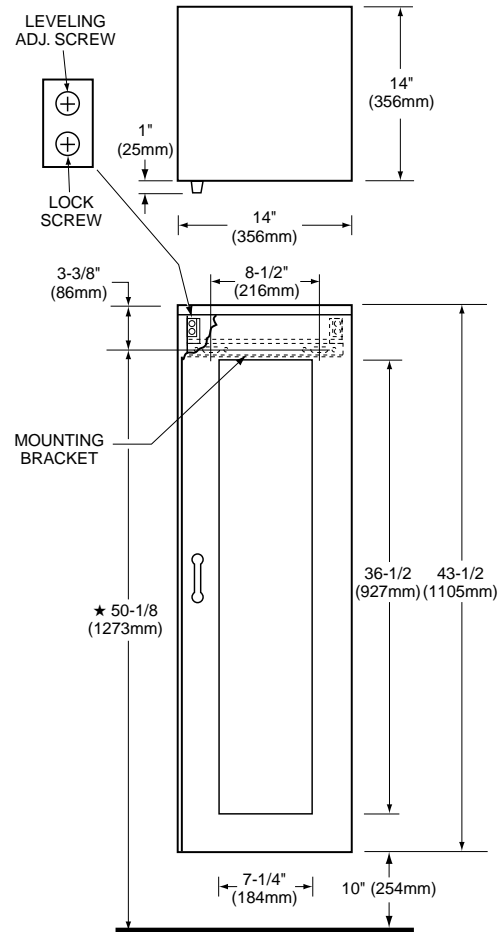

Nominal Overall Dimensions:

14" x 13-7/8" x 43-1/2" (356 x 352 x 1105mm)

To Be Specified

- Cabinet Finish:

NOTES:

★ DIMENSIONS SHOWN FOR WALL BRACKET LOCATION ARE SUGGESTED. OTHER TYPES OF MOUNTING BRACKETS AND HARDWARE MAY BE SUPPLIED WITH CABINET.

Nominal Overall Dimensions:

14" x 14" x 43-1/2" (356 x 356 x 1105mm)

To Be Specified

- Cabinet Finish:

NOTES:

★ DIMENSIONS SHOWN FOR WALL BRACKET LOCATION ARE SUGGESTED. OTHER TYPES OF MOUNTING BRACKETS AND HARDWARE MAY BE SUPPLIED WITH CABINET. REFER TO INSTALLATION INSTRUCTIONS SUPPLIED WITH CABINET. PROVIDE SUITABLE REINFORCEMENT FOR ALL WALL SUPPORTS. These measurements are subject to change or cancellation. No responsibility is assumed for use of superseded or voided pages.