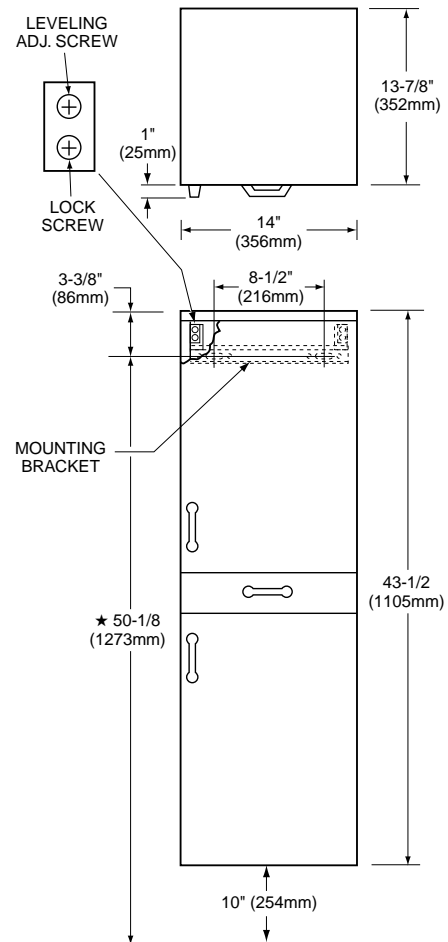

KYOMI SIDE CABINET, MODEL 89500

- Contemporary cherry wood or wenge doors and finish
- Design-matched to complement Kyomi Mini-Console Lavatory
- Doors are reversible for right- or left-side use
- Adjustable-height glass shelving
- Full extension sliding drawer
- Decorative chrome handles

Nominal Overall Dimensions:

14" x 13-7/8" x 43-1/2" (356 x 352 x 1105mm)

To Be Specified

- Cabinet Finish:

NOTES:

★ DIMENSIONS SHOWN FOR WALL BRACKET LOCATION ARE SUGGESTED. OTHER TYPES OF MOUNTING BRACKETS AND HARDWARE MAY BE SUPPLIED WITH CABINET.

Nominal Overall Dimensions:

14" x 14" x 43-1/2" (356 x 356 x 1105mm)

To Be Specified

- Cabinet Finish:

NOTES:

★ DIMENSIONS SHOWN FOR WALL BRACKET LOCATION ARE SUGGESTED. OTHER TYPES OF MOUNTING BRACKETS AND HARDWARE MAY BE SUPPLIED WITH CABINET. REFER TO INSTALLATION INSTRUCTIONS SUPPLIED WITH CABINET. PROVIDE SUITABLE REINFORCEMENT FOR ALL WALL SUPPORTS. These measurements are subject to change or cancellation. No responsibility is assumed for use of superseded or voided pages.