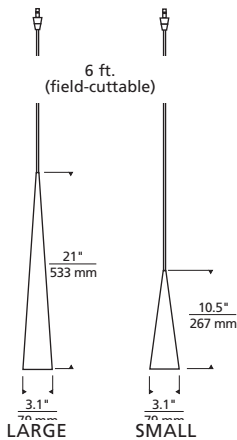

Pinnacle

PENDANT

Fixture is available in LED

LARGE BLACK
Shown approximately 15% actual size.

SMALL BROWN

LARGE LATTE

SMALL WHITE

Socket terminates with FreeJack male connector, which may be installed into a system connector. Elements ordered with a system prefix include a connector for that system.

DESCRIPTION

Sleek glass cone, available in large and small versions. Black includes low-voltage, 35 watt MR16 flood lamp. Brown, latte and white include low-voltage, 50 watt halogen bi-pin lamp or 5.8 watt replaceable LED module. Each include six feet of field-cutttable suspension cable.

ACCESSORIES AND OPTICAL CONTROLS

None.

WEIGHT

Small Pinnacle: 1.00 lb./0.45 kg. ±
Large Pinnacle: 1.90 lb./0.86 kg. ±

ORDERING INFORMATION

700 SYSTEM	PIN	SIZE	COLOR	FINISH	VOLTAGE
FJ	FREEJACK	L LARGE	B BLACK	Z ANTIQUE	12 VOLT HALOGEN
MO	MONORAIL	S SMALL	N BROWN	BRONZE	-24 24 VOLT HALOGEN
MO2	TWO-CIRCUIT MONORAIL		L LATTE	C CHROME	-LED 12 VOLT
KL	KABLE LITE (SMALL ONLY)		W WHITE	S SATIN NICKEL	LED 3000K* **