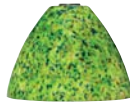

## PENDANT

**AMBER**  
Shown approximately 35% actual size.

**BLUE**

**CARAMEL CREAM**

**GREEN**

**MULTICOLOR**

### DESCRIPTION

Dome shaped richly colored glass inspired by Monet's paintings. Includes low-voltage, 50 watt halogen bi-pin lamp or 5.8 watt replaceable LED module and six feet of field-cutttable suspension cable.