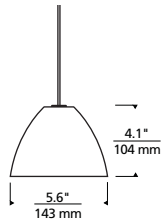

WEIGHT

1.5 lb./0.68 kg. ±

Socket terminates with FreeJack male connector, which may be installed into a system connector. Elements ordered with a system prefix include a connector for that system.

ORDERING INFORMATION

700	SYSTEM	MONE	COLOR	FINISH	VOLTAGE
FJ	FREEJACK	A	AMBER	Z ANTIQUE BRONZE	12 VOLT HALOGEN
MO	MONORAIL	B	BLUE	C CHROME	-24 24 VOLT HALOGEN
MO2	TWO-CIRCUIT MONORAIL	C	CARAMEL CREAM	S SATIN NICKEL	-LED 12 VOLT LED 3000K*
KL	KABLE LITE	G	GREEN		
		M	MULTICOLOR