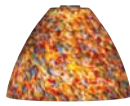

## PENDANT

**AMBER**  
Shown approximately 35% actual size.

**BLUE**

**CARAMEL CREAM**

**GREEN**

**MULTICOLOR**

### DESCRIPTION

Dome shaped richly colored glass inspired by Monet's paintings. Includes low-voltage, 50 watt halogen bi-pin lamp or 5.8 watt replaceable LED module and six feet of field-cutttable suspension cable.