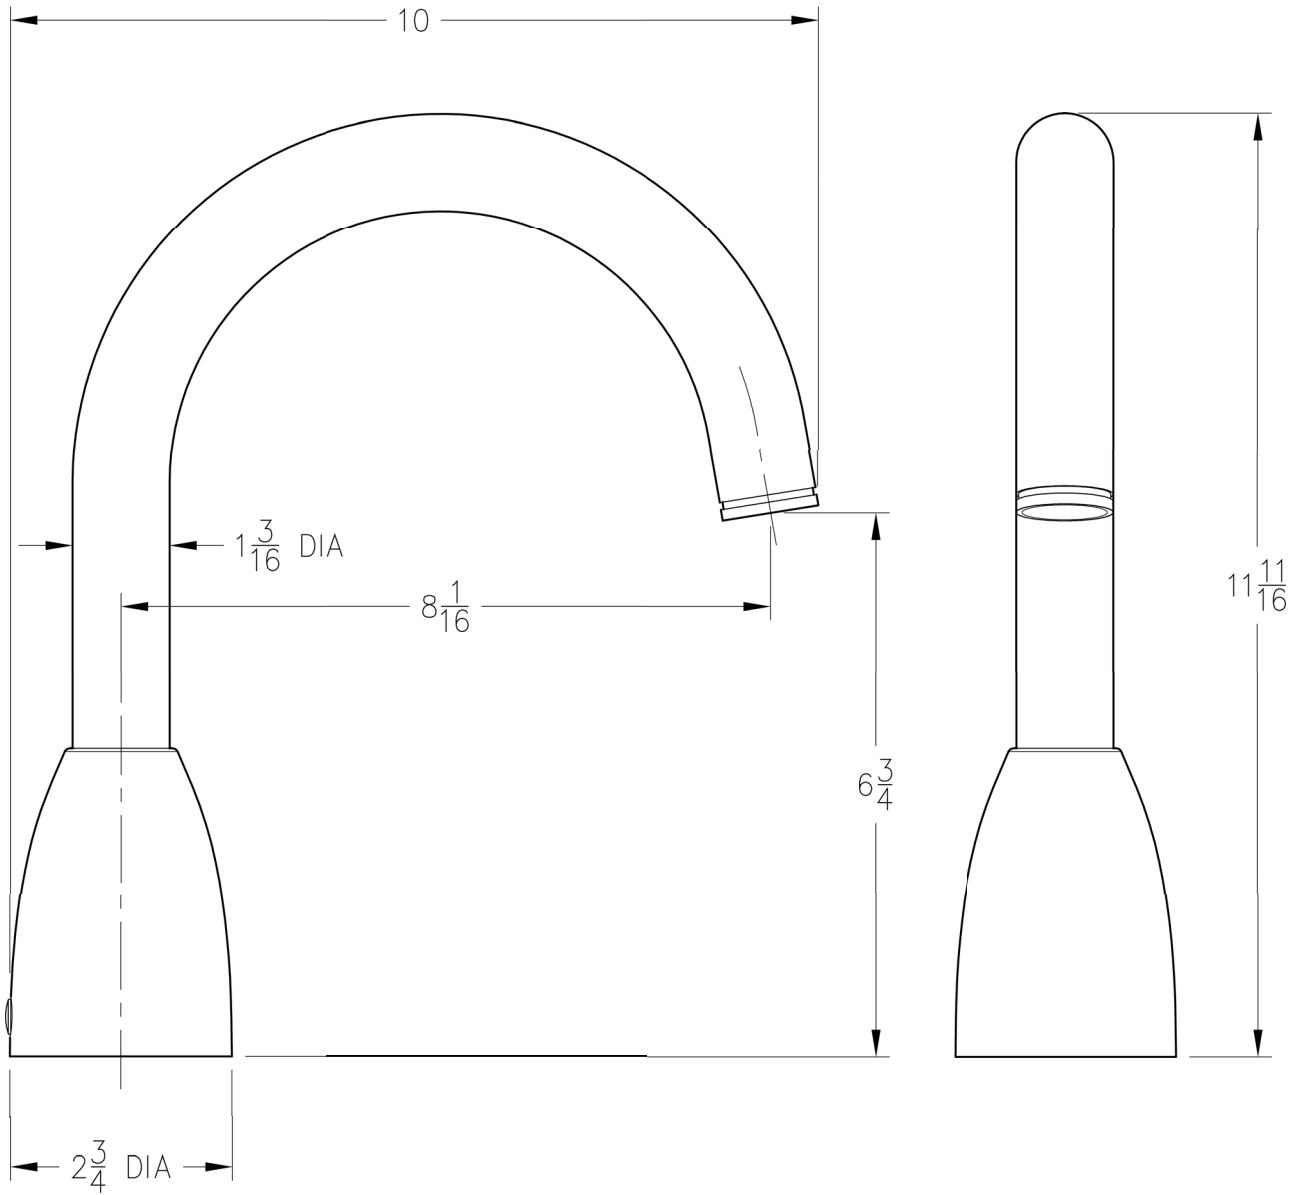

Price Pfister®

Pfreshet Ideas in Pfaucets.

RT6 Series
CONTEMPRA.
Roman Tub Trim

Dimensions are in Inches

1-800-PFAUCET www.pricepfister.com
19701 DaVinci, Lake Forest, CA 92610
12/6/04

Price Pfister®
Pf Pfreshet Ideas in Pfaucets.