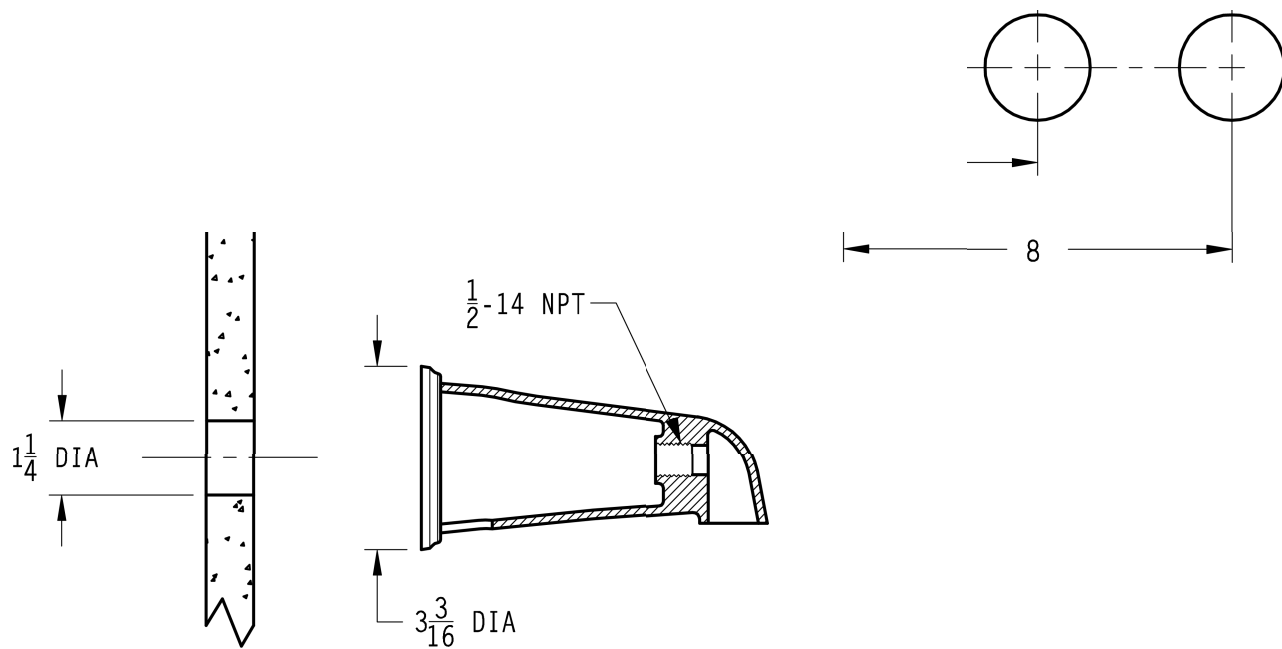

<b>Features</b>	01-81BC	01-81BP	01-81FC	01-81FP	01-81PC	01-81PP	01-8CBC	01-8CBP	01-8CCC	01-8CMB	01-8CPC	01-8CPP
French Lever Handles			X	X								
Metal Cross Handles							X	X	X			
Metal Lever Handles	X	X								X		
White Porcelain Cross Handles											X	X
White Porcelain Lever Handles					X	X						
Fits 01-31XA Valve Body	X	X	X	X	X	X	X	X	X	X	X	X
Metal Shower Arm with Decorative Shower and Spout Flanges	X	X	X	X	X	X	X	X	X	X	X	X
Bell Shower Head	X	X	X	X	X	X	X	X	X	X	X	X
Threaded Tub Spout	X	X	X	X	X	X	X	X	X	X	X	X
Step-By-Step Installation Instructions	X	X	X	X	X	X	X	X	X	X	X	X
Pforever Warranty®	X	X	X	X	X	X	X	X	X	X	X	X

## Tub & Shower Trim

Dimensions are in Inches