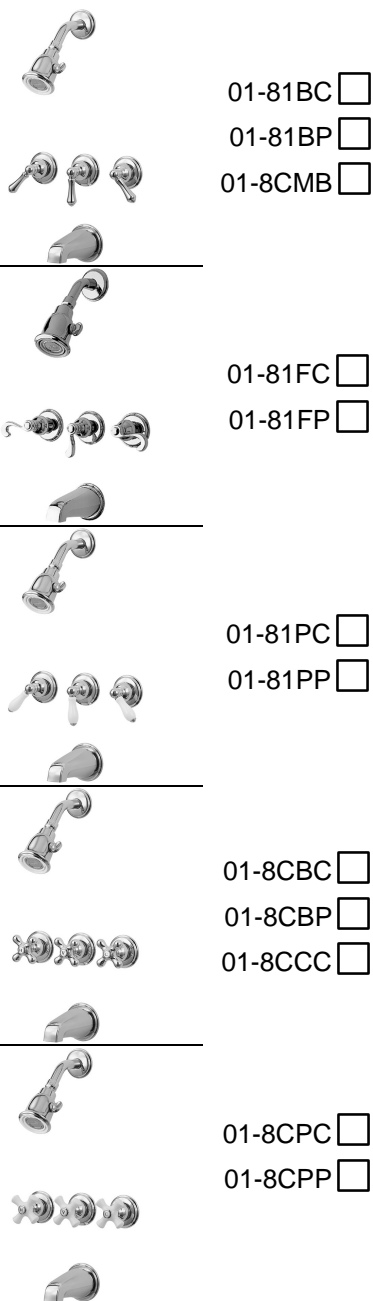

### Highlights

- MatchMakers® Accessories Available
- Solid Brass Construction
- Trim Only

### Tub & Shower Trim

Three-Handle

Trim Only, Valve Not Included

<b>Finishes</b>	01-81BC	01-81BP	01-81FC	01-81FP	01-81PC	01-81PP	01-8CBC	01-8CBP	01-8CCC	01-8CMB	01-8CPC	01-8CPP
Polished Chrome	X		X		X		X				X	
Polished Chrome with Brass Accents									X	X		
Pforever Pfinish® Polished Brass		X		X		X		X				X

<b>Features</b>	01-81BC	01-81BP	01-81FC	01-81FP	01-81PC	01-81PP	01-8CBC	01-8CBP	01-8CCC	01-8CMB	01-8CPC	01-8CPP
French Lever Handles			X	X								
Metal Cross Handles							X	X	X			
Metal Lever Handles	X	X								X		
White Porcelain Cross Handles											X	X
White Porcelain Lever Handles					X	X						
Fits 01-31XA Valve Body	X	X	X	X	X	X	X	X	X	X	X	X
Metal Shower Arm with Decorative Shower and Spout Flanges	X	X	X	X	X	X	X	X	X	X	X	X
Bell Shower Head	X	X	X	X	X	X	X	X	X	X	X	X
Threaded Tub Spout	X	X	X	X	X	X	X	X	X	X	X	X
Step-By-Step Installation Instructions	X	X	X	X	X	X	X	X	X	X	X	X
Pforever Warranty®	X	X	X	X	X	X	X	X	X	X	X	X

## Tub & Shower Trim

Dimensions are in Inches