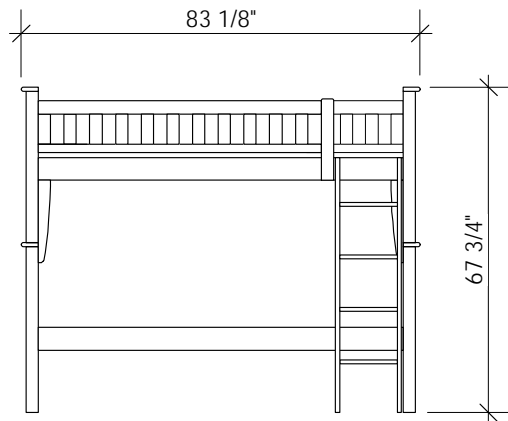

SIDE VIEW

FRONT VIEW

Assembled Product and Carton Dimensions*

Head & Footboard - Box 1 of 3

	Box Dimensions			
	H	W	L	m3
mm	280	1010	1180	0.334 m3
inches	11	39.8	46.5	11.78 cu.ft.

	Box Weight	
	Net	Gross
Kg	57	62
lbs	125	136

Ladder & Rail - Box 2 of 3

	Box Dimensions			
	H	W	L	m3
mm	168	520	2065	0.180 m3
inches	6.6	20.5	81.3	6.37 cu.ft.

	Box Weight	
	Net	Gross
Kg	35	38
lbs	77	84

Slat - Box 3 of 3

	Box Dimensions			
	H	W	L	m3
mm	145	310	1010	0.045 m3
inches	5.7	12.2	39.8	1.60 cu.ft.