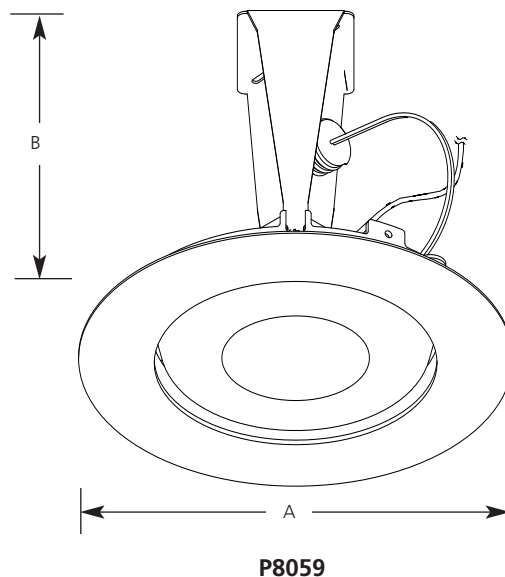

Type _____
 -30
 P8059

Catalog No.	Finish White	Dimensions (Inches)	
		A	B
P8059	-30	7	6

For use with the following Housing

	IC	Non-IC
P87AT	15w	15w
P87ATQC	15w	15w

Specifications:

Trim Assenbly

- White powder coat painted finish
- Adjusts to 30 degree tilt
- Frosted acrylic lens provides a 30 degree beam spread
- Trim-Lok[®] action forces trim to fit snugly against ceiling
- No light leaks around trim flange
- Die cast construction

- 30,000+ hrs life
- Lamp contains no mercury, meets Calif. Title 22
- Meet California Title 24 high-efficacy fixture requirements

Lamping

- LED (Light Emitting Diode) Lamps included
- LED modules are held in place with two screws and is replaceable
- Consumes 15 watts
- 2750K color temperature
- +40 LPW LED sources produce a total of over 675 Lumens

Electrical

- Internal transformer
- Medium base on trim attaches to housing socket
- Dimmable using standard incandescent dimmers
- 120v input

Labeling

- UL-CUL listed

Progress Lighting
 Post Office Box 5704
 Spartanburg, South Carolina
 29304-5704