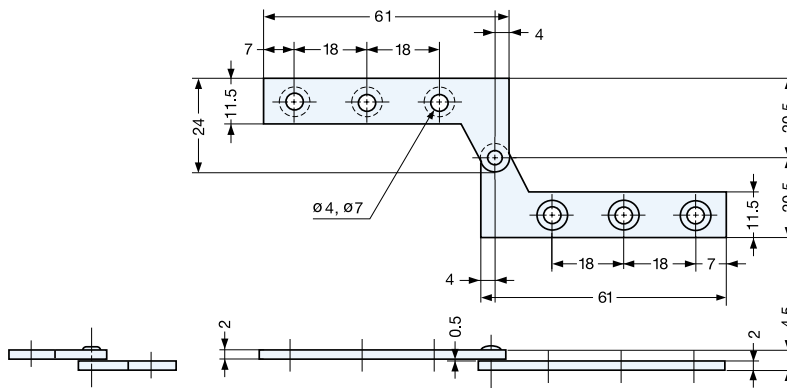

INSET DOOR PIVOT HINGE

PP

- Door weight: Max. 2.6kg/ pair (5.7lbs/ pair)

Material	Finish
430 Stainless Steel	Plain

Item No.		Weight (g)	Box (pcs)	Carton (pcs)
Left	Right			
PP-L	PP-R	22	100	1000

OVERLAY DOOR PIVOT HINGE

PL-65

- Door weight: Max. 2.6kg/ pair (5.7lbs/ pair)

Material	Finish
430 Stainless Steel	Plain

Item No.		Weight (g)	Box (set)	Carton (set)
Left	Right			
PL-65L	PL-65R	55	40	400

LAMP LAMP BRAND by SUGATSUNE