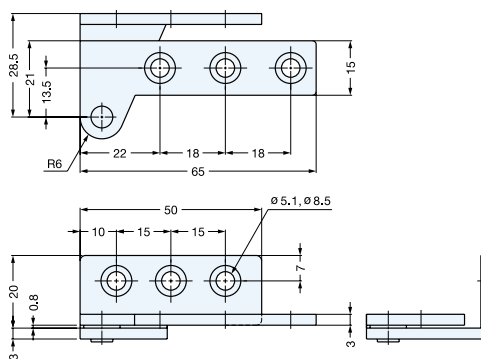

INSET DOOR PIVOT HINGE

PP

- Door weight: Max. 2.6kg/ pair (5.7lbs/ pair)

Material	Finish
430 Stainless Steel	Plain

Item No.		Weight (g)	Box (pcs)	Carton (pcs)
Left	Right			
PP-L	PP-R	22	100	1000

OVERLAY DOOR PIVOT HINGE

PL-65

- Door weight: Max. 2.6kg/ pair (5.7lbs/ pair)

Material	Finish
430 Stainless Steel	Plain

Item No.		Weight (g)	Box (set)	Carton (set)
Left	Right			
PL-65L	PL-65R	55	40	400

LAMP LAMP BRAND by SUGATSUNE