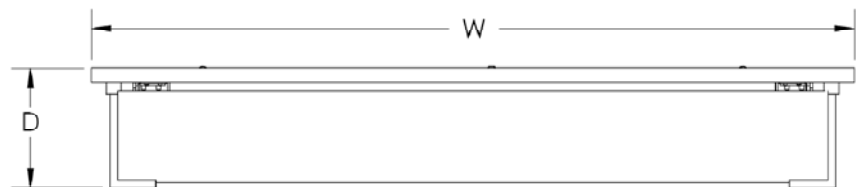

CONSTRUCTION

Housing is stamped of 20 gauge steel. Standard mounting holes and hardware are included. Power supply connections must be made inside a junction box (not provided).

FINISH

This family features a plated Oakley Bronze finish.

DIFFUSER

Front outer diffuser is clear glass and inner diffuser is a white acrylic. The diffuser assembly is secured to the front plate with an aluminum die cast brackets.

ELECTRICAL

These units are wired with an electronic ballast for (2) F14, F21 or F28 T5 lamps (not included): U.L. listed damp location. This sconce is equipped with a programmed rapid start 120 - 277volt, ±10%, 50 / 60hertz AC. Current crest factor <1.5 Ballast factor >.95 Nominal line amps .13 THD 10% Min. starting temp 0°F / -18°C Sound rated A No PCB's.

ORDERING INFORMATION

MODEL NUMBER	LAMP INFORMATION	DEPTH	WIDTH	HEIGHT
NLV214RBMV	(2) F14 T5 Linear	3 7/8"	25 1/2"	6 1/2"
NLV221RBMV	(2) F21 T5 Linear	3 7/8"	37 1/2"	6 1/2"
NLV228RBMV	(2) F28 T5 Linear	3 7/8"	49 1/2"	6 1/2"