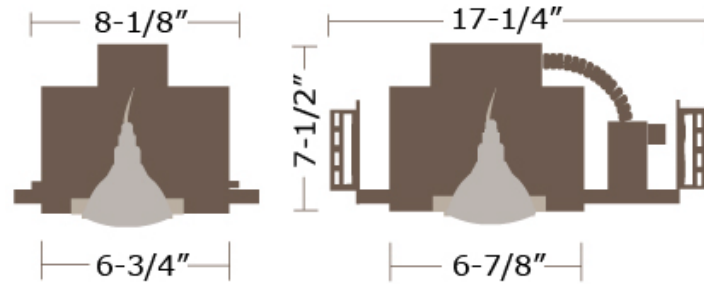

MODULINEAR

ADJUSTABLE YOKE – LINE VOLTAGE

Catalog Information

Item No	Lamping	Max Watts	Finishes	
			Trim Finish	Housing & Gimbal
MYP30-1	(1) PAR30	75W	B = Black S = Silver W = White	B = Black (Standard) S = Silver (consult factory) W = White (consult factory)

Description

Description	New Construction single lamp recessed fixture comprised of separate housing and trim. Trim design allows use in ceilings up to 2" thick. No IC, must maintain 3" clearance from any insulation on all sides.
Housing	3/4" overlap flanges combined with "pull-tight" torsion springs allows forgiveness in minor dry wall cutting errors.
Mounting	Designed to be installed with overlap flange trim. Contractors may opt to install as a flangeless housing if desired. Universal mounting brackets allow the use of conduit, HB or FB bar stock, or "C" channel bars.
Aiming	Gimbal ring 35° vertical. 350° degrees rotation.
Lamp	Line Voltage PAR30 Halogen lamp. Not included.
Finish	Trims available in three finishes (see table above). Housings supplied in black, optional custom finishes available.

Accessories

- Spread Lens
- Prismatic Lens
- Diffused Lens
- Colored Lens – Red, Blue, Yellow, Green
- Snoot
- Cross Baffle
- Accessory Holder
- C-Channel Hanger Bars

Dimensions		
L	W	H
17-1/4"	8-1/8"	7-1/2"
Cut out		
6-7/8" X 6-3/4"		