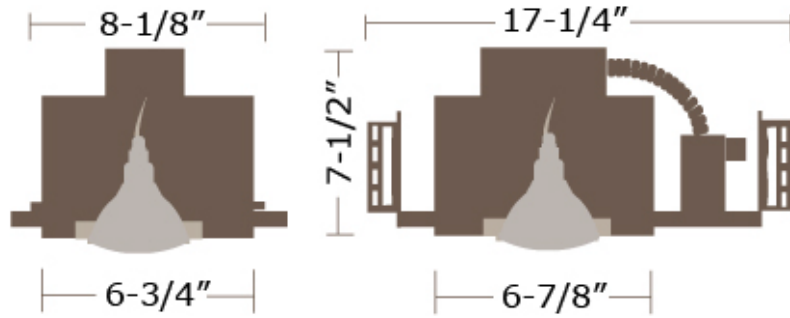

**MODULINEAR ADJUSTABLE YOKE – METAL HALIDE**

**Catalog Information**

Item No	Lamping	Max Watts	Finishes	
MYMH3070-1	(1) Metal Halide PAR 30	70W	Trim Finish	Housing & Gimbal
			B = Black	B = Black (Standard)
			S = Silver	S = Silver (consult factory)
			W = White	W = White (consult factory)

**Description**

<b>Description</b>	New Construction single lamp recessed fixture comprised of separate housing and trim. Trim design allows use in ceilings up to 2" thick. No IC, must maintain 3" clearance from any insulation on all sides.
<b>Housing</b>	3/4" overlap flanges combined with "pull-tight" torsion springs allows forgiveness in minor dry wall cutting errors.
<b>Mounting</b>	Designed to be installed with overlap flange trim. Contractors may opt to install as a flangeless housing if desired. Universal mounting brackets allow the use of conduit, HB or FB bar stock, or "C" channel bars.
<b>Aiming</b>	Inner ring 40°, outer ring 45° vertical. 358° degrees rotation.
<b>Lamp</b>	PAR30 Metal Halide Lamp. Not included.
<b>Finish</b>	Trims available in three finishes (see table above). Housings supplied in black (standard), optional custom finishes available.

**Accessories**

- Spread Lens
- Prismatic Lens
- Diffused Lens
- Colored Lens – Red, Blue, Yellow, Green
- Snoot
- Cross Baffle
- Accessory Holder
- C-Channel Hanger Bars

Dimensions		
L	W	H
17-1/4"	8-1/8"	7-12"
Cut out		
6-7/8" X 6-3/4"		
Electronic Ballast – 70W		
<b>ANSI #</b>	M85, M98, M139, M143	
<b>Operating Amps @ 120V</b>	0.66A	
<b>Operating Amps @ 277V</b>	0.28A	
<b>Total Input Power</b>	79W	
<b>Power Factor</b>	0.99%	
<b>Total Harmonic Distortion</b>	7%	