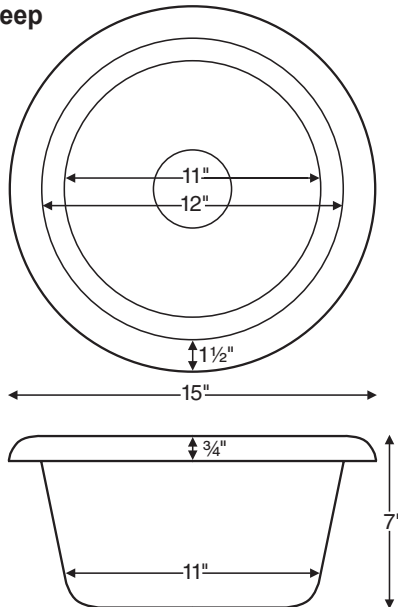

## CONSTRUCTION AND STANDARD FEATURES

- Single-bowl design; 3.5" drain opening pre-drilled.
- Can be undermounted or caulked directly to the countertop without the use of clips or channels.
- No holes can be drilled for Liberty. For Sequel, no holes drilled standard; up to 3 holes drilled by MTI at no additional charge.
- Durable cross-linked cast acrylic shell is extremely scratch- and stain-resistant yet renewable because the color goes all the way through the material.
- Non-porous surface makes cleaning and sanitizing faster and more effective.
- Multi-layered reinforced backing of thick fiberglass / resin / titanium.
- At least 30% thicker and stronger than other makes.
- Quality tested and certified by the NAHB.
- 5-year Limited Residential Warranty.

### 15" x 7" deep

### 16.25" x 15.75" x 6.5" deep

#### OPTIONS

Quick Ship/Priority. Call for availability. (QUISINKSH)

\$78

**INSTALLATION:** Hole cut-out should be 15.25" x 14.75" with 1" radius corners. Measurements are  $\pm 1/2"$  and are subject to change without notice. Data herein supersedes all previous prior to publication date indicated below.