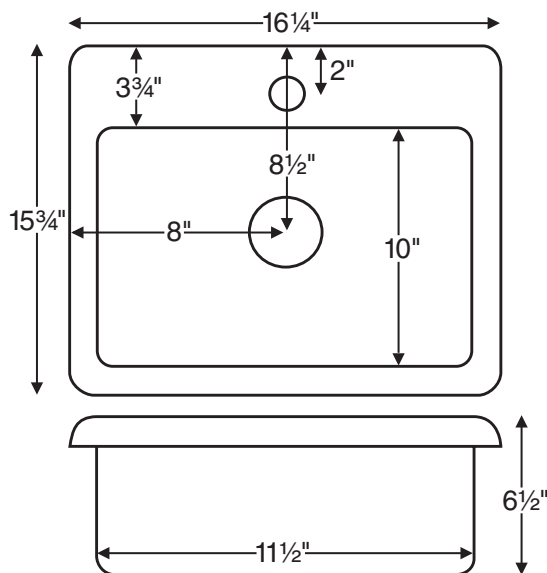

### 15" x 7" deep

#### OPTIONS

Quick Ship/Priority. Call for availability. (QUISINKSH)

\$78

**INSTALLATION:** Due to the particular shape of this sink, MTI recommends having the product on site before attempting any cut-out in counter top material. Measurements are  $\pm 1/2"$  and are subject to change without notice. Data herein supersedes all previous prior to publication date indicated below.

### 16.25" x 15.75" x 6.5" deep

#### OPTIONS

Quick Ship/Priority. Call for availability. (QUISINKSH)

\$78

**INSTALLATION:** Hole cut-out should be 15.25" x 14.75" with 1" radius corners. Measurements are  $\pm 1/2"$  and are subject to change without notice. Data herein supersedes all previous prior to publication date indicated below.