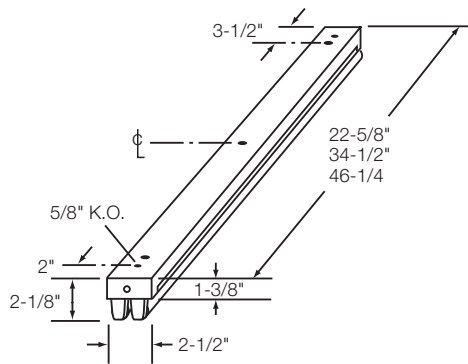

## Photometric Data

## DIMENSIONS

All KOs are 7/8" dia.  
unless otherwise specified.

Dimensions and specifications subject to change without notice.