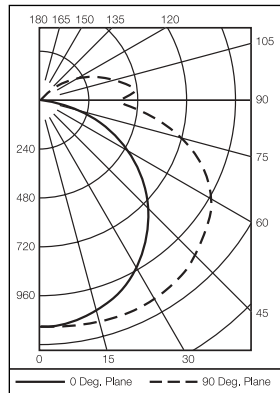

## Photometric Data

## DIMENSIONS

All KOs are 7/8" dia.  
unless otherwise specified.

Dimensions and specifications subject to change without notice.