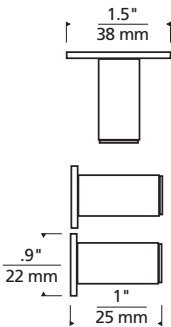

Slimline Anchors

Shown approx. 35% actual size.

DESCRIPTION

For short, straight runs, slimline anchors secure cables at one end of run (with turnbuckles at other end). Mount to wall or ceiling. 1.5" washer (included) is recommended for ceiling mount support. Pair.

FINISH

Chrome, satin nickel.

WEIGHT

0.15 lb./0.07 kg. ±

kL_slimline_anchors_spec.pdf

ORDERING INFORMATION

700PRTT0

FINISH