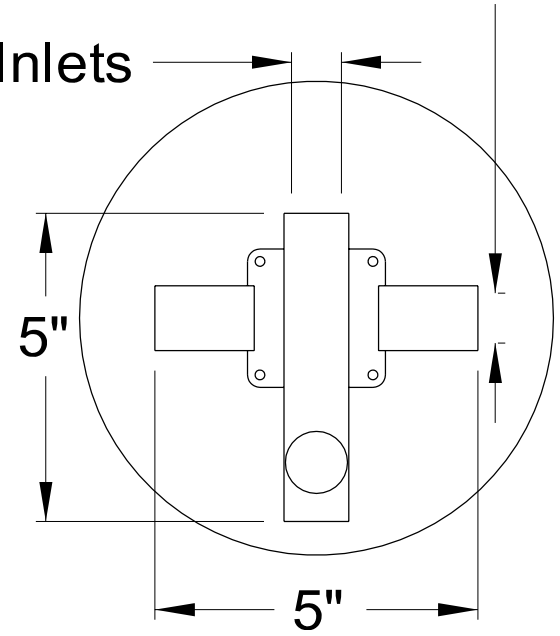

KB36310AL, KB36320AL, KB36350AL, KB36380AL

Pressure Balanced Tub/Shower Faucet

Min : 1"
Max : 1 5/8"

1/2" IPS Inlets

1/2" IPS Inlets

1/2" IPS Inlets