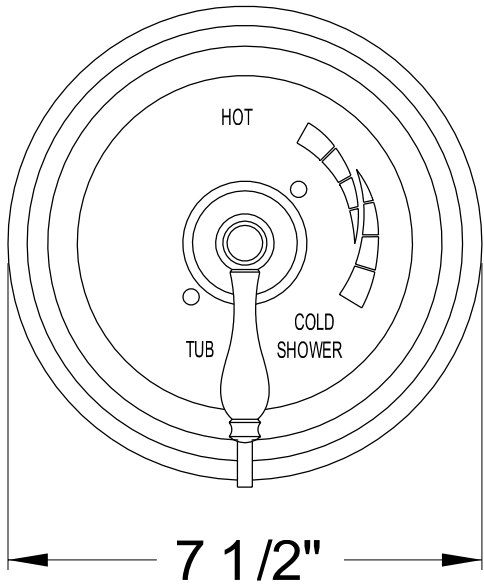

KB36310AL, KB36320AL, KB36350AL, KB36380AL

Pressure Balanced Tub/Shower Faucet

Min : 1"
Max : 1 5/8"

1/2" IPS Inlets

1/2" IPS Inlets

1/2" IPS Inlets