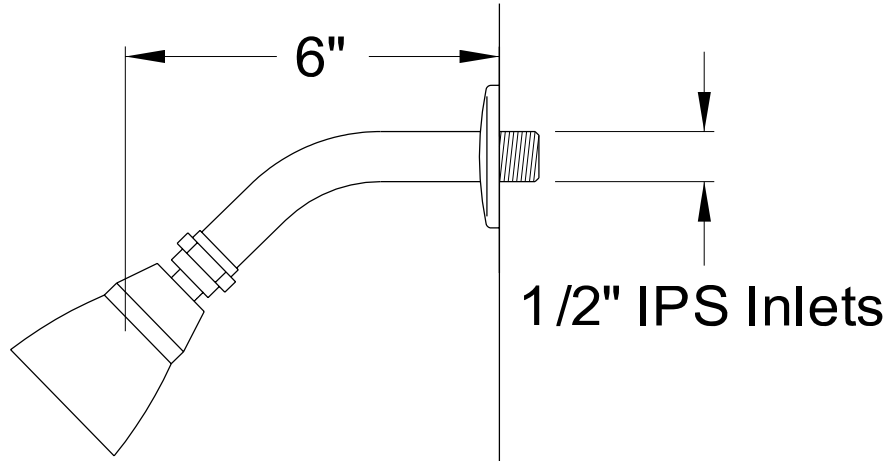

KB36310AL, KB36320AL, KB36350AL, KB36380AL

Pressure Balanced Tub/Shower Faucet

Min : 1"
Max : 1 5/8"

1/2" IPS Inlets

1/2" IPS Inlets

1/2" IPS Inlets