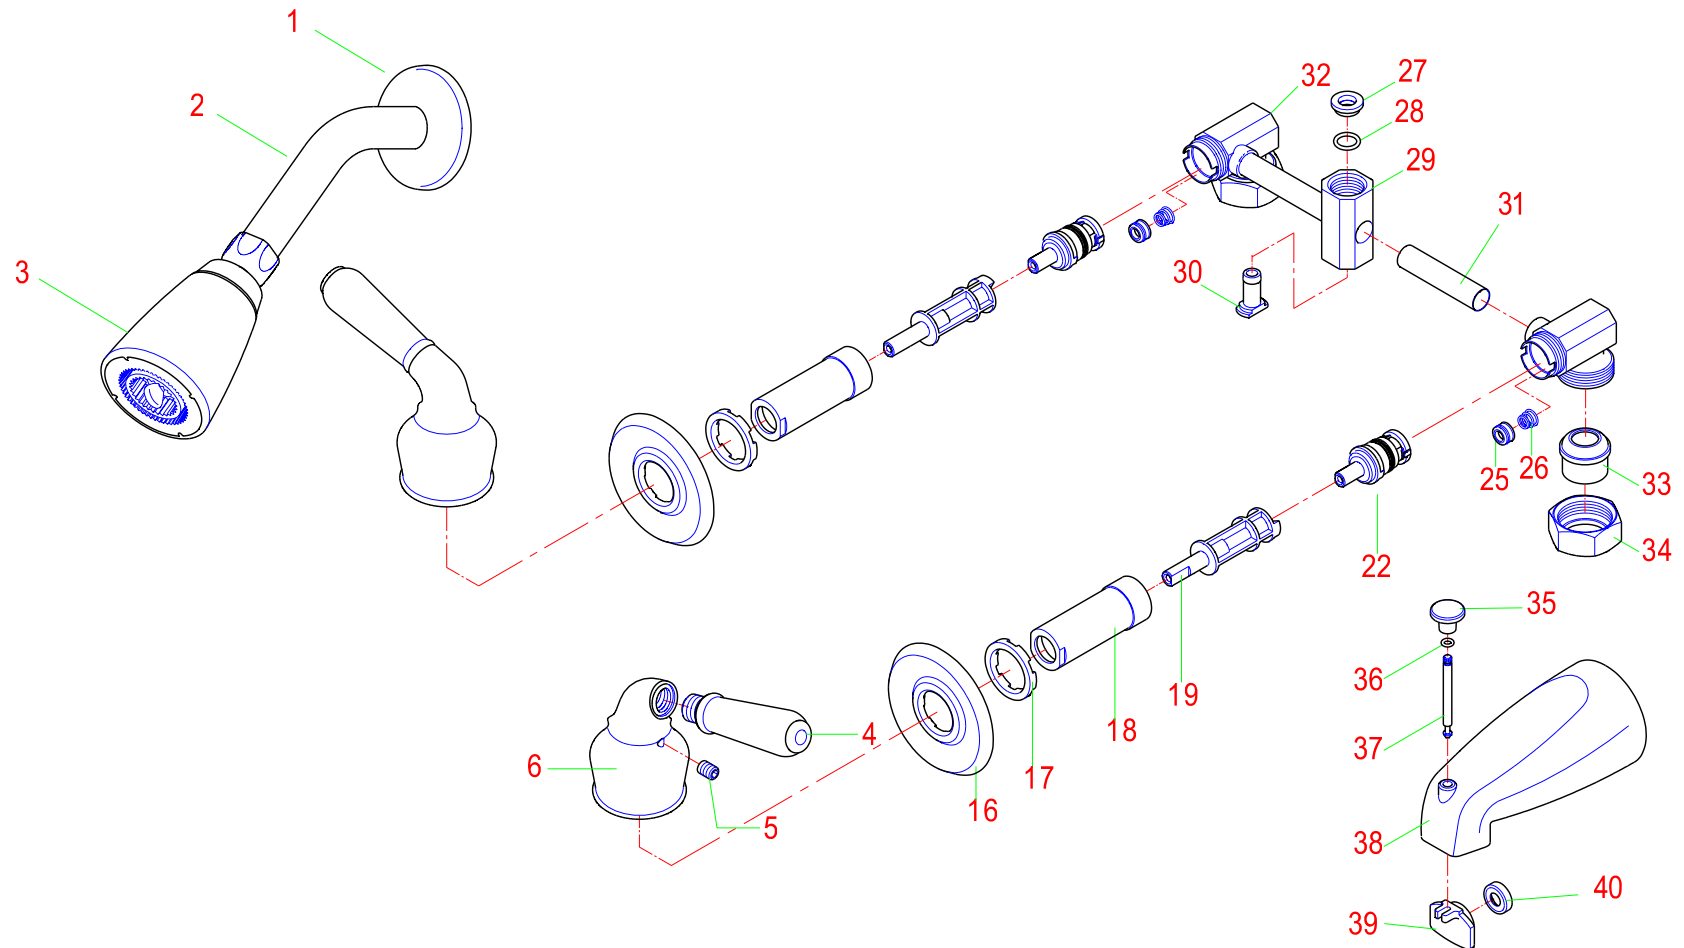

KB241

2004/05/20

Magellan TUB/shower faucet, CP

KINGSTON BRASS
THE TRADITION OF FINE BRASS