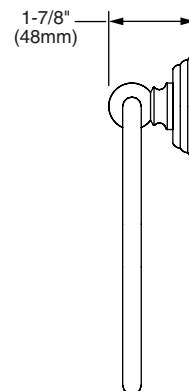

Features:

- Solid Brass Construction
- Concealed Mounting

	Product Number
Towel Ring - 6"	033/150
Towel Ring - 8"	033/200

Available Finishes:	Finish Code
Polished Chrome	100
Old Bronze	105
UltraBrass	113
Brushed Nickel	144
Silver Nickel/Gold	149
Platinum Nickel	150
Diamond (PVD)	167
Brushed Nickel/Gold	194

IMPORTANT: These measurements are subject to change or cancellation. No responsibility is assumed for use of superseded or voided pages.