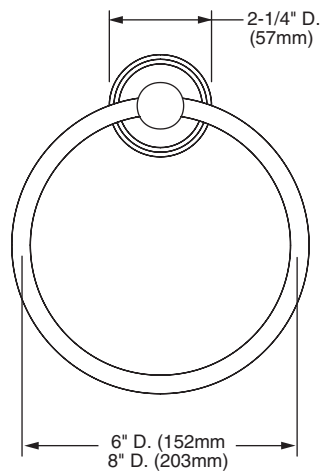

Features:

- Solid Brass Construction
- Concealed Mounting

	Product Number
Towel Ring - 6"	033/150
Towel Ring - 8"	033/200

Available Finishes:	Finish Code
Polished Chrome	100
Old Bronze	105
UltraBrass	113
Brushed Nickel	144
Silver Nickel/Gold	149
Platinum Nickel	150
Diamond (PVD)	167
Brushed Nickel/Gold	194

IMPORTANT: These measurements are subject to change or cancellation. No responsibility is assumed for use of superseded or voided pages.