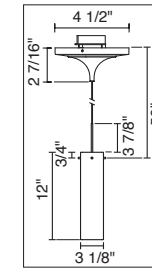

KIM DOWN
220 640(bz,ch,mc)/MP
220 641(bz,ch,mc)/MP

APOLLOS DOWN II
220 447mc/MP

KANE DOWN
220 050mc/MP

HOUSTON DOWN
221 850(bz,ch,mc)/MP
221 851(bz,ch,mc)/MP
221 852(bz,ch,mc)/MP
221 853(bz,ch,mc)/MP