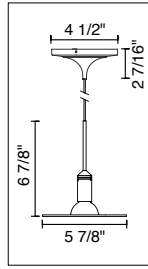

PIA DOWN I
220 097(bz,ch,mc)/MP
220 140ch/MP
220 141(bz,mc)/MP
220 142ch/MP
220 143(bz,mc)/MP
220 146(ch,bz,mc)/MP
220 147(ch,bz,mc)/MP
220 148(ch,bz,mc)/MP
220 149(ch,bz,mc)/MP