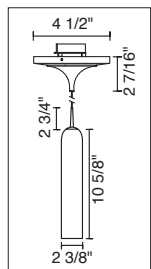

### TECHNICAL SPECIFICATIONS

Description: Kiss pendant fixture with canopy and 75 Watt transformer  
Design: Bruck-Team  
Lamp: Low pressure bi-pin: GY6.35, G4 or MR16: GX5.3

**ZARA DOWN**  
220 151(bz,ch,mc)/MP  
220 152(bz,ch,mc)/MP  
220 153(bz,ch,mc)/MP  
220 154(bz,ch,mc)/MP  
220 156(bz,ch,mc)/MP  
220 157(bz,ch,mc)/MP

**CHIANTI DOWN**  
221 820(bz,ch,mc)/MP  
221 821(bz,ch,mc)/MP  
221 822(bz,ch,mc)/MP  
221 823(bz,ch,mc)/MP