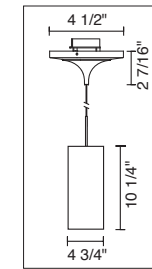

### TECHNICAL SPECIFICATIONS

Description: Kiss pendant fixture with canopy and 75 Watt transformer  
Design: Bruck-Team  
Lamp: Low pressure bi-pin: GY6.35, G4 or MR16: GX5.3

**KANE DOWN**  
220 050mc/MP

**APOLLOS DOWN I**  
220 445mc/MP

**NIKAI DOWN**  
220 060mc/MP

**PIA II DOWN**  
220 144ch/MP  
220 144mc/MP

**CANTARA I DOWN**  
220 008(bz,ch,mc)/MP  
220 009(bz,ch,mc)/MP

**SILVA DOWN**  
220 711(bz,ch,mc)/MP  
220 712(bz,ch,mc)/MP  
220 713(bz,ch,mc)/MP  
220 714(bz,ch,mc)/MP  
220 715(bz,ch,mc)/MP  
220 716(bz,ch,mc)/MP