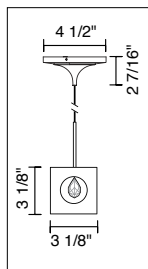

LIGHTBOX DOWN
220 208ch/MP
220 208mc/MP