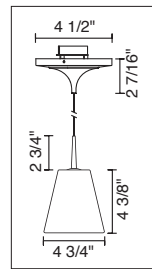

BLING II DOWN
220 169(bz,ch,mc)/MP
220 174(bz,ch,mc)/MP
220 179(bz,ch,mc)/MP
221 843(bz,ch,mc)/MP
221 844(bz,ch,mc)/MP
221 845(bz,ch,mc)/MP

BLING I DOWN
220 168(bz,ch,mc)/MP
220 173(bz,ch,mc)/MP
220 178(bz,ch,mc)/MP
221 840(bz,ch,mc)/MP
221 841(bz,ch,mc)/MP
221 842(bz,ch,mc)/MP