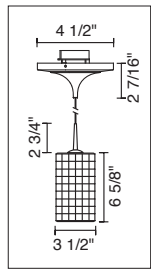

CIRO DOWN
220 116(bz,ch,mc)/MP
220 119(bz,ch,mc)/MP
220 121(bz,ch,mc)/MP
220 122(bz,ch,mc)/MP
220 123(bz,ch,mc)/MP
220 124(bz,ch,mc)/MP
220 125(bz,ch,mc)/MP

SIERRA DOWN
220 114bz/MP
220 114ch/MP
220 114mc/MP