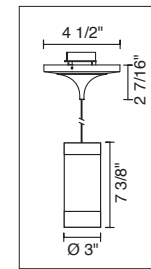

POISE DOWN
220 297bz/MP
220 297ch/MP
220 297mc/MP

SILVA DOWN
220 711(bz,ch,mc)/MP
220 712(bz,ch,mc)/MP
220 713(bz,ch,mc)/MP
220 714(bz,ch,mc)/MP
220 715(bz,ch,mc)/MP
220 716(bz,ch,mc)/MP