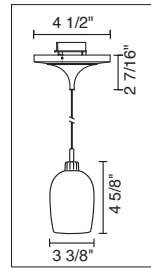

PIA DOWN I
220 097(bz,ch,mc)/MP
220 140ch/MP
220 141(bz,mc)/MP
220 142ch/MP
220 143(bz,mc)/MP
220 146(ch,bz,mc)/MP
220 147(ch,bz,mc)/MP
220 148(ch,bz,mc)/MP
220 149(ch,bz,mc)/MP

CIRO MINI DOWN
221 830(bz,ch,mc)/MP
221 831(bz,ch,mc)/MP
221 832(bz,ch,mc)/MP
221 833(bz,ch,mc)/MP

CANDLE DOWN
220 642bz/MP
220 642ch/MP
220 642mc/MP

QUEENY DOWN I
220 321(bz,ch,mc)/MP
220 322(bz,ch,mc)/MP
220 323(bz,ch,mc)/MP
220 324(bz,ch,mc)/MP
220 325(bz,ch,mc)/MP
220 370(bz,ch,mc)/MP
220 371(bz,ch,mc)/MP
220 372(bz,ch,mc)/MP
220 373(bz,ch,mc)/MP