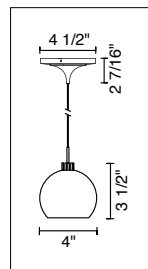

QUEENY DOWN II
220 361(bz,ch,mc)/MP
220 362(bz,ch,mc)/MP
220 363(bz,ch,mc)/MP