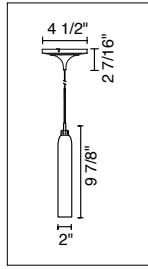

CANDLE DOWN
220 642bz/MP
220 642ch/MP
220 642mc/MP