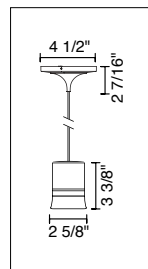

APOLLOS DOWN I
220 445mc/MP