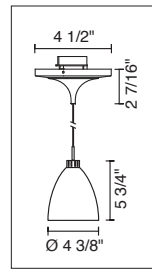

BLING I DOWN
220 168(bz,ch,mc)/MP
220 173(bz,ch,mc)/MP
220 178(bz,ch,mc)/MP
221 840(bz,ch,mc)/MP
221 841(bz,ch,mc)/MP
221 842(bz,ch,mc)/MP

TARA DOWN
220 941bz/MP
220 941ch/MP
220 941mc/MP