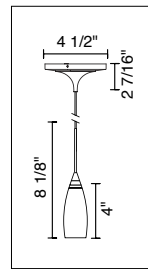

KANE DOWN
220 050mc/MP