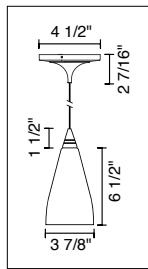

ZARA DOWN
220 151(bz,ch,mc)/MP
220 152(bz,ch,mc)/MP
220 153(bz,ch,mc)/MP
220 154(bz,ch,mc)/MP
220 156(bz,ch,mc)/MP
220 157(bz,ch,mc)/MP