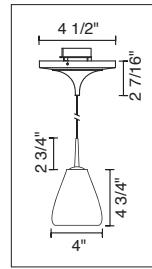

TARA DOWN
220 941bz/MP
220 941ch/MP
220 941mc/MP

LUCY DOWN
220 126(bz,ch,mc)/MP
220 127(bz,ch,mc)/MP
220 128(bz,ch,mc)/MP