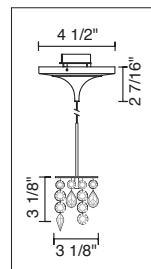

### TECHNICAL SPECIFICATIONS

Description: Kiss pendant fixture with canopy and 75 Watt transformer  
Design: Bruck-Team  
Lamp: Low pressure bi-pin: GY6.35, G4 or MR16: GX5.3

**SIERRA DOWN**  
220 114bz/MP  
220 114ch/MP  
220 114mc/MP

**CANDLE DOWN**  
220 642bz/MP  
220 642ch/MP  
220 642mc/MP

**CIRO DOWN**  
220 116(bz,ch,mc)/MP  
220 119(bz,ch,mc)/MP  
220 121(bz,ch,mc)/MP  
220 122(bz,ch,mc)/MP  
220 123(bz,ch,mc)/MP  
220 124(bz,ch,mc)/MP  
220 125(bz,ch,mc)/MP

**ZARA DOWN**  
220 151(bz,ch,mc)/MP  
220 152(bz,ch,mc)/MP  
220 153(bz,ch,mc)/MP  
220 154(bz,ch,mc)/MP  
220 156(bz,ch,mc)/MP  
220 157(bz,ch,mc)/MP

**CHIANTI DOWN**  
221 820(bz,ch,mc)/MP  
221 821(bz,ch,mc)/MP  
221 822(bz,ch,mc)/MP  
221 823(bz,ch,mc)/MP