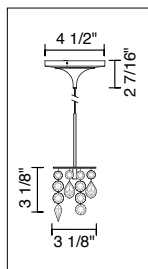

CRISTELLO DOWN
220 209ch/MP
220 209mc/MP
220 235(bz,ch,mc)/MP
220 236(ch,mc)/MP