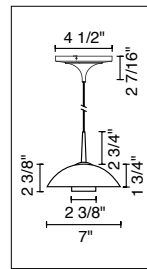

JAS DOWN
220 912bz/am/MP
220 912mc/am/MP
220 912bz/bl/MP
220 912mc/bl/MP
220 912bz/wh/MP
220 912mc/wh/MP