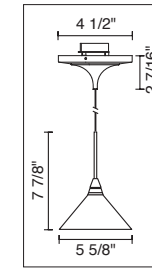

APOLLOS DOWN I
220 445mc/MP

CANTARA I DOWN
220 008(bz,ch,mc)/MP
220 009(bz,ch,mc)/MP

NIKAI DOWN
220 060mc/MP