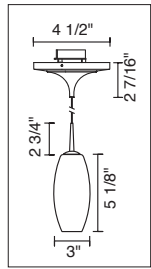

PIA DOWN I
220 097(bz,ch,mc)/MP
220 140ch/MP
220 141(bz,mc)/MP
220 142ch/MP
220 143(bz,mc)/MP
220 146(ch,bz,mc)/MP
220 147(ch,bz,mc)/MP
220 148(ch,bz,mc)/MP
220 149(ch,bz,mc)/MP

SIERRA DOWN
220 114bz/MP
220 114ch/MP
220 114mc/MP

CIRO MINI DOWN
221 830(bz,ch,mc)/MP
221 831(bz,ch,mc)/MP
221 832(bz,ch,mc)/MP
221 833(bz,ch,mc)/MP