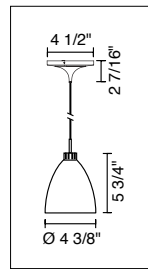

TARA DOWN
220 941bz/MP
220 941ch/MP
220 941mc/MP