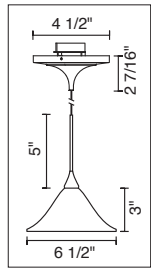

PIA DOWN I
220 097(bz,ch,mc)/MP
220 140ch/MP
220 141(bz,mc)/MP
220 142ch/MP
220 143(bz,mc)/MP
220 146(ch,bz,mc)/MP
220 147(ch,bz,mc)/MP
220 148(ch,bz,mc)/MP
220 149(ch,bz,mc)/MP

4" KISS CANOPY PENDANTS

BELLA DOWN
220 091(bz,ch,mc)/MP
220 092(bz,ch,mc)/MP
220 094(bz,ch,mc)/MP
220 096(bz,ch,mc)/MP
220 099(bz,ch,mc)/MP