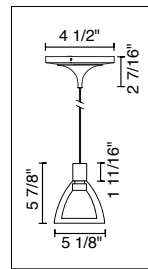

CANTO DOWN
220 945ch/MP
220 945mc/MP