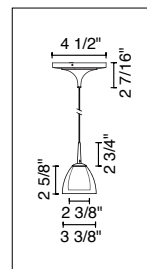

RAINBOW DOWN I
220 721(bz,ch,mc)/MP
220 722(bz,ch,mc)/MP
220 723(bz,ch,mc)/MP
220 724(bz,ch,mc)/MP
220 913(bz,ch,mc)/MP
220 918(bz,ch,mc)/MP