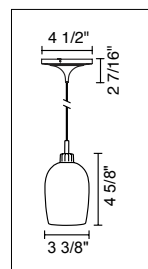

QUEENY DOWN I
220 321(bz,ch,mc)/MP
220 322(bz,ch,mc)/MP
220 324(bz,ch,mc)/MP
220 325(bz,ch,mc)/MP
220 370(bz,ch,mc)/MP
220 371(bz,ch,mc)/MP
220 372(bz,ch,mc)/MP
220 373(bz,ch,mc)/MP