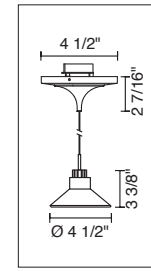

APOLLOS DOWN II
220 447mc/MP

4" KISS CANOPY PENDANTS

KIM DOWN
220 640(bz,ch,mc)/MP
220 641(bz,ch,mc)/MP