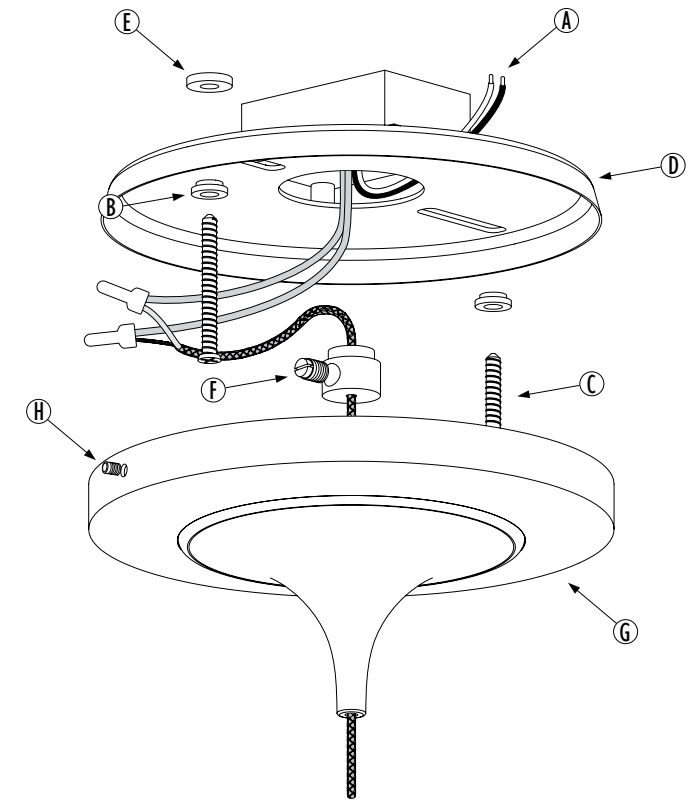

### TECHNICAL SPECIFICATIONS

Description: Kiss pendant fixture with canopy and 75 Watt transformer  
Design: Bruck-Team  
Lamp: Low pressure bi-pin: GY6.35, G4 or MR16: GX5.3

### IMPORTANT SAFETY INSTRUCTIONS

- Save these instructions and refer to them when additions to or changes to the fixture are made.
- THIS PRODUCT MUST BE INSTALLED BY A PERSON FAMILIAR WITH THE CONSTRUCTION AND OPERATION OF THE PRODUCT AND THE HAZARDS INVOLVED, IN ACCORDANCE WITH THE APPLICABLE NEC CODE.
- Do not install this fixture in damp or wet locations.
- CAUTION - Do not install any fixture assembly closer than 6 inches from any curtain, or similar combustible material.
- Turn off power prior to any work on the systems.
- Please check that the total lamp wattage does not exceed 50W or wattage specified by fixture.
- Warranty is void in case of unauthorized modifications and/ or improper use.

### INSTRUCTIONS FOR USE

- Connect the two wires from the transformer (A) to the power cables in the wall. Then slide the notched plastic washer (B) through the mounting screw (C). Insert the screw (C) into the mounting plate (D) and slide the plastic washer (E) onto the end of the screw.