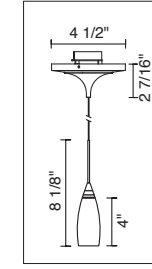

### TECHNICAL SPECIFICATIONS

Description: Kiss pendant fixture with canopy and 75 Watt transformer  
Design: Bruck-Team  
Lamp: Low pressure bi-pin: GY6.35, G4 or MR16: GX5.3

## 4" KISS CANOPY PENDANTS

**KIM DOWN**  
220 640(bz,ch,mc)/MP  
220 641(bz,ch,mc)/MP

**HOUSTON DOWN**  
221 850(bz,ch,mc)/MP  
221 851(bz,ch,mc)/MP  
221 852(bz,ch,mc)/MP  
221 853(bz,ch,mc)/MP

**APOLLOS DOWN II**  
220 447mc/MP