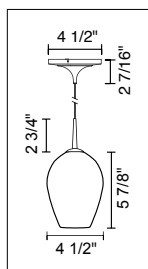

BOLERO DOWN
220 336(bz,ch,mc)/MP
220 337(bz,ch,mc)/MP
220 338(bz,ch,mc)/MP
220 339(bz,ch,mc)/MP