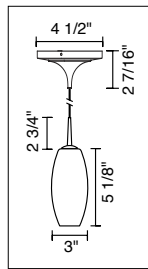

CIRO MINI DOWN
221 830(bz,ch,mc)/MP
221 831(bz,ch,mc)/MP
221 832(bz,ch,mc)/MP
221 833(bz,ch,mc)/MP