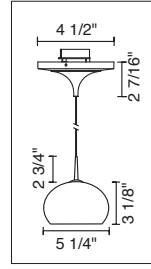

PIA DOWN I
220 097(bz,ch,mc)/MP
220 140ch/MP
220 141(bz,mc)/MP
220 142ch/MP
220 143(bz,mc)/MP
220 146(ch,bz,mc)/MP
220 147(ch,bz,mc)/MP
220 148(ch,bz,mc)/MP
220 149(ch,bz,mc)/MP

CIRO MINI DOWN
221 830(bz,ch,mc)/MP
221 831(bz,ch,mc)/MP
221 832(bz,ch,mc)/MP
221 833(bz,ch,mc)/MP

QUEENY DOWN I
220 321(bz,ch,mc)/MP
220 322(bz,ch,mc)/MP
220 323(bz,ch,mc)/MP
220 324(bz,ch,mc)/MP
220 325(bz,ch,mc)/MP
220 370(bz,ch,mc)/MP
220 371(bz,ch,mc)/MP
220 372(bz,ch,mc)/MP
220 373(bz,ch,mc)/MP

LAGUNA DOWN
221 810(bz,ch,mc)/MP
221 811(bz,ch,mc)/MP
221 812(bz,ch,mc)/MP
221 813(bz,ch,mc)/MP
221 814(bz,ch,mc)/MP
221 815(bz,ch,mc)/MP