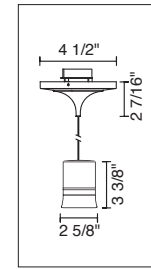

PIA II DOWN
220 144ch/MP
220 144mc/MP

APOLLOS DOWN I
220 445mc/MP