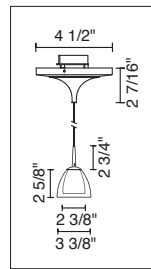

BLING I DOWN
220 168(bz,ch,mc)/MP
220 173(bz,ch,mc)/MP
220 178(bz,ch,mc)/MP
221 840(bz,ch,mc)/MP
221 841(bz,ch,mc)/MP
221 842(bz,ch,mc)/MP

BLING II DOWN
220 169(bz,ch,mc)/MP
220 174(bz,ch,mc)/MP
220 179(bz,ch,mc)/MP
221 843(bz,ch,mc)/MP
221 844(bz,ch,mc)/MP
221 845(bz,ch,mc)/MP

RAINBOW II DOWN
220 725(bz,ch,mc)/MP
220 726(bz,ch,mc)/MP
220 728(bz,ch,mc)/MP
220 729(bz,ch,mc)/MP
220 816(bz,ch,mc)/MP
220 817(bz,ch,mc)/MP
220 916(bz,ch,mc)/MP
220 919(bz,ch,mc)/MP

RAINBOW I DOWN
220 721(bz,ch,mc)/MP
220 722(bz,ch,mc)/MP
220 723(bz,ch,mc)/MP
220 724(bz,ch,mc)/MP
220 913(bz,ch,mc)/MP
220 918(bz,ch,mc)/MP