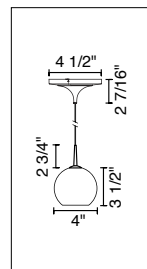

BOBO DOWN
220 915(bz,ch,mc)/MP
220 917(bz,ch,mc)/MP