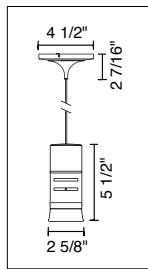

4" KISS CANOPY PENDANTS

APOLLOS DOWN
220 446mc/MP