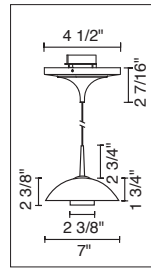

LUCY DOWN
220 126(bz,ch,mc)/MP
220 127(bz,ch,mc)/MP
220 128(bz,ch,mc)/MP

BOBO DOWN
220 915(bz,ch,mc)/MP
220 917(bz,ch,mc)/MP

JAS DOWN
220 912bz/am/MP
220 912mc/am/MP
220 912bz/bl/MP
220 912mc/bl/MP
220 912bz/wh/MP
220 912mc/wh/MP