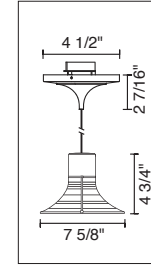

APOLLOS DOWN I
220 445mc/MP

APOLLOS DOWN II
220 447mc/MP