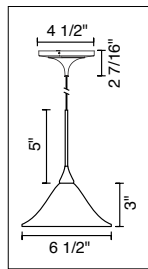

4" KISS CANOPY PENDANTS

BELLA DOWN
220 091(bz,ch,mc)/MP
220 092(bz,ch,mc)/MP
220 094(bz,ch,mc)/MP
220 095(bz,ch,mc)/MP
220 096(bz,ch,mc)/MP
220 099(bz,ch,mc)/MP