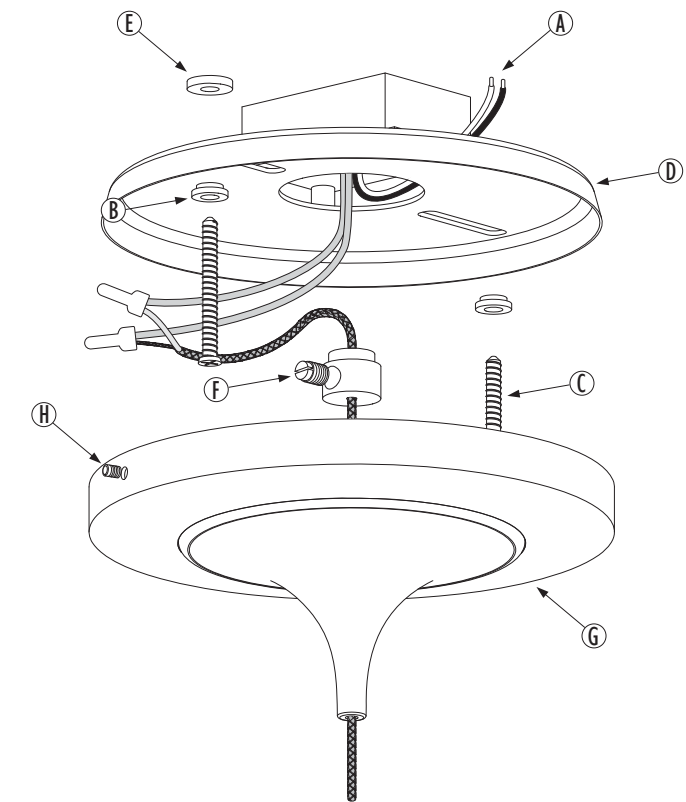

### TECHNICAL SPECIFICATIONS

Description: Kiss pendant fixture with canopy and 75 Watt transformer  
Design: Bruck-Team  
Lamp: Low pressure bi-pin: GY6.35, G4 or MR16: GX5.3

### IMPORTANT SAFETY INSTRUCTIONS

1. Save these instructions and refer to them when additions to or changes to the fixture are made.
2. THIS PRODUCT MUST BE INSTALLED BY A PERSON FAMILIAR WITH THE CONSTRUCTION AND OPERATION OF THE PRODUCT AND THE HAZARDS INVOLVED, IN ACCORDANCE WITH THE APPLICABLE NEC CODE.
3. Do not install this fixture in damp or wet locations.
4. CAUTION - Do not install any fixture assembly closer than 6 inches from any curtain, or similar combustible material.
5. Turn off power prior to any work on the systems.
6. Please check that the total lamp wattage does not exceed 50W or wattage specified by fixture.
7. Warranty is void in case of unauthorized modifications and/ or improper use.

### INSTRUCTIONS FOR USE

- Connect the two wires from the transformer (A) to the power cables in the wall. Then slide the notched plastic washer (B) through the mounting screw (C). Insert the screw (C) into the mounting plate (D) and slide the plastic washer (E) onto the end of the screw.
- Place the canopy cover (G) over the mounting plate (D) and secure it with the allen screw (H) located on the side of the base.
- Align the screws (C) with the J-box and tighten until firmly connected. Adjust the cable length by loosening the center cable lock (F) and coiling excess cable around the canopy.