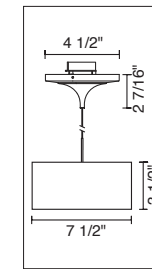

SILVA DOWN
220 711(bz,ch,mc)/MP
220 712(bz,ch,mc)/MP
220 713(bz,ch,mc)/MP
220 714(bz,ch,mc)/MP
220 715(bz,ch,mc)/MP
220 716(bz,ch,mc)/MP

CANTARA II DOWN
220 001(bz,ch,mc)/MP
220 002(bz,ch,mc)/MP