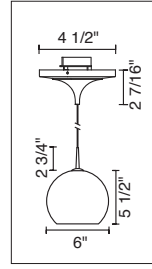

LUCY DOWN
220 126(bz,ch,mc)/MP
220 127(bz,ch,mc)/MP
220 128(bz,ch,mc)/MP

ZON DOWN
221 801bz/MP
221 801ch/MP
221 801mc/MP