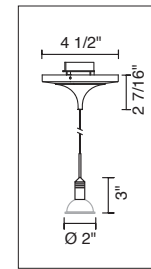

SILVA DOWN
220 711(bz,ch,mc)/MP
220 712(bz,ch,mc)/MP
220 713(bz,ch,mc)/MP
220 714(bz,ch,mc)/MP
220 715(bz,ch,mc)/MP
220 716(bz,ch,mc)/MP

PIA II DOWN
220 144ch/MP
220 144mc/MP