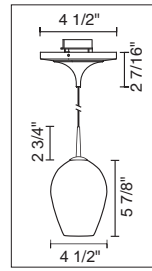

ZON DOWN
221 801bz/MP
221 801ch/MP
221 801mc/MP

4" KISS CANOPY PENDANTS

BOLERO DOWN
220 336(bz,ch,mc)/MP
220 337(bz,ch,mc)/MP
220 338(bz,ch,mc)/MP
220 339(bz,ch,mc)/MP