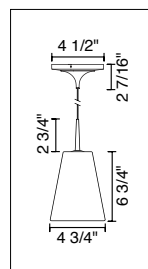

BLING DOWN II
220 169(bz,ch,mc)/MP
220 174(bz,ch,mc)/MP
220 179(bz,ch,mc)/MP