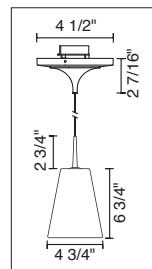

BLING II DOWN
220 169(bz,ch,mc)/MP
220 174(bz,ch,mc)/MP
220 179(bz,ch,mc)/MP
221 843(bz,ch,mc)/MP
221 844(bz,ch,mc)/MP
221 845(bz,ch,mc)/MP