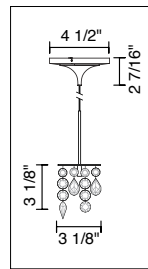

CRISTELLA DOWN
220 211ch/MP
220 211mc/MP
220 213(ch,mc)/MP
220 219(bz,ch,mc)/MP