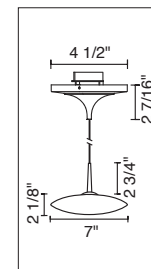

POISE DOWN
220 297bz/MP
220 297ch/MP
220 297mc/MP