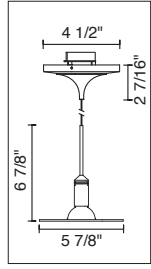

CIRO MINI DOWN
221 830(bz,ch,mc)/MP
221 831(bz,ch,mc)/MP
221 832(bz,ch,mc)/MP
221 833(bz,ch,mc)/MP

PIA DOWN I
220 097(bz,ch,mc)/MP
220 140ch/MP
220 141(bz,mc)/MP
220 142ch/MP
220 143(bz,mc)/MP
220 146(ch,bz,mc)/MP
220 147(ch,bz,mc)/MP
220 148(ch,bz,mc)/MP
220 149(ch,bz,mc)/MP