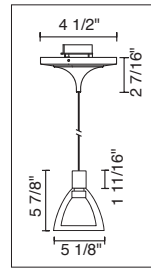

BELLA DOWN
220 091(bz,ch,mc)/MP
220 092(bz,ch,mc)/MP
220 094(bz,ch,mc)/MP
220 096(bz,ch,mc)/MP
220 099(bz,ch,mc)/MP

PIA DOWN I
220 097(bz,ch,mc)/MP
220 140ch/MP
220 141(bz,mc)/MP
220 142ch/MP
220 143(bz,mc)/MP
220 146(ch,bz,mc)/MP
220 147(ch,bz,mc)/MP
220 148(ch,bz,mc)/MP
220 149(ch,bz,mc)/MP

LAGUNA DOWN
221 810(bz,ch,mc)/MP
221 811(bz,ch,mc)/MP
221 812(bz,ch,mc)/MP
221 813(bz,ch,mc)/MP
221 814(bz,ch,mc)/MP
221 815(bz,ch,mc)/MP

CANTO DOWN
220 945ch/MP
220 945mc/MP