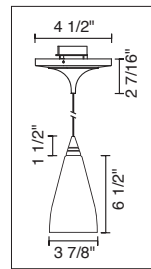

CIRO DOWN
220 116(bz,ch,mc)/MP
220 119(bz,ch,mc)/MP
220 121(bz,ch,mc)/MP
220 122(bz,ch,mc)/MP
220 123(bz,ch,mc)/MP
220 124(bz,ch,mc)/MP
220 125(bz,ch,mc)/MP

CHIANTI DOWN
221 820(bz,ch,mc)/MP
221 821(bz,ch,mc)/MP
221 822(bz,ch,mc)/MP
221 823(bz,ch,mc)/MP

CRISTELLO DOWN
220 209ch/MP
220 209mc/MP
220 235(bz,ch,mc)/MP
220 236(ch,mc)/MP

ZARA DOWN
220 151(bz,ch,mc)/MP
220 152(bz,ch,mc)/MP
220 153(bz,ch,mc)/MP
220 154(bz,ch,mc)/MP
220 156(bz,ch,mc)/MP
220 157(bz,ch,mc)/MP