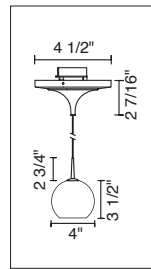

TARA DOWN
220 941bz/MP
220 941ch/MP
220 941mc/MP

BLING I DOWN
220 168(bz,ch,mc)/MP
220 173(bz,ch,mc)/MP
220 178(bz,ch,mc)/MP
221 840(bz,ch,mc)/MP
221 841(bz,ch,mc)/MP
221 842(bz,ch,mc)/MP

RAINBOW I DOWN
220 721(bz,ch,mc)/MP
220 722(bz,ch,mc)/MP
220 723(bz,ch,mc)/MP
220 724(bz,ch,mc)/MP
220 913(bz,ch,mc)/MP
220 918(bz,ch,mc)/MP

BOBO DOWN
220 915(bz,ch,mc)/MP
220 917(bz,ch,mc)/MP