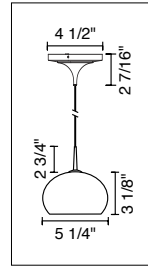

LAGUNA DOWN
221 810(bz,ch,mc)/MP
221 811(bz,ch,mc)/MP
221 812(bz,ch,mc)/MP
221 813(bz,ch,mc)/MP
221 814(bz,ch,mc)/MP
221 815(bz,ch,mc)/MP