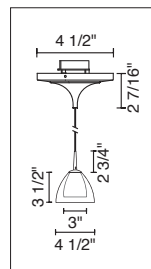

BLING II DOWN
220 169(bz,ch,mc)/MP
220 174(bz,ch,mc)/MP
220 179(bz,ch,mc)/MP
221 843(bz,ch,mc)/MP
221 844(bz,ch,mc)/MP
221 845(bz,ch,mc)/MP

RAINBOW II DOWN
220 725(bz,ch,mc)/MP
220 726(bz,ch,mc)/MP
220 728(bz,ch,mc)/MP
220 729(bz,ch,mc)/MP
220 816(bz,ch,mc)/MP
220 817(bz,ch,mc)/MP
220 916(bz,ch,mc)/MP
220 919(bz,ch,mc)/MP