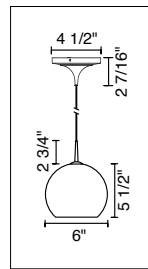

ZON DOWN
221 801bz/MP
221 801ch/MP
221 801mc/MP