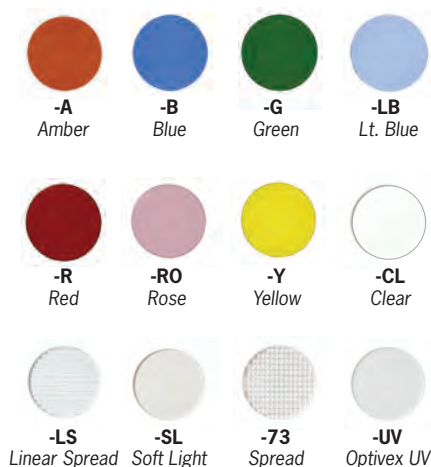

All lenses are tempered glass to be used in place of supplied clear lens.

3-1/16" Diameter Lenses

- LF18-A - Amber
- LF18-B - Blue
- LF18-G - Green
- LF18-LB - Light Blue
- LF18-R - Red
- LF18-RO - Rose
- LF18-Y - Yellow
- LF18-73 - Prismatic Spread
- LF18-CL - Clear
- LF18-LS - Linear Spread
- LF18-SL - Soft Light Sandblasted
- LF18-UV - Optivex UV Glass

4-11/16" Diameter Lenses

- LF30-A - Amber
- LF30-B - Blue
- LF30-G - Green
- LF30-LB - Light Blue
- LF30-R - Red
- LF30-RO - Rose
- LF30-Y - Yellow
- LF30-73 - Prismatic Spread
- LF30-CL - Clear
- LF30-LS - Linear Spread
- LF30-SL - Soft Light Sandblasted
- LF30-UV - Optivex UV Filter

3-3/4" Diameter Lenses

- LF20-A - Amber
- LF20-B - Blue
- LF20-G - Green
- LF20-LB - Light Blue
- LF20-R - Red
- LF20-RO - Rose
- LF20-Y - Yellow
- LF20-73 - Prismatic Spread Lens
- LF20-CL - Clear Replacement Lens
- LF20-LS - Linear Spread Lens
- LF20-SL - Soft Light Sandblasted Lens
- LF20-UV - Optivex UV Glass Lens

4-7/8" Diameter Lenses

- LF38-A - Amber
- LF38-B - Blue
- LF38-G - Green
- LF38-LB - Light Blue
- LF38-R - Red
- LF38-RO - Rose
- LF38-Y - Yellow
- LF38-73 - Prismatic Spread
- LF38-CL - Clear
- LF38-LS - Linear Spread
- LF38-SL - Soft Light Sandblasted
- LF38-UV - Optivex UV Filter