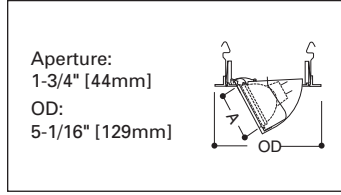

1496SN
Satin Nickel Trim with Satin Nickel Elbow

1496SL
Silver Trim with Silver Elbow

1496P
White Trim with White Elbow