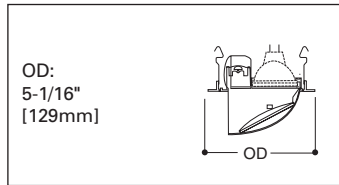

1497P
White Trim with White Scoop