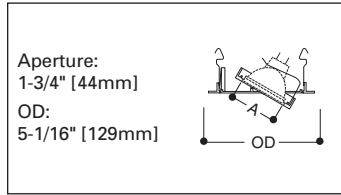

Aperture:  
2-1/8"x1-3/8"  
[53x35mm]

OD:  
5-1/16" [129mm]

**1420SN**  
Satin Nickel Trim

**1420SL**  
Silver Trim

**1420P**  
White Trim

**1420TBZ**  
Tuscan Bronze Trim

**1420AC**  
Antique Copper Trim

H1499IC

H1499T

H1499RT

H1499T75

**1495 Adjustable Gimbal - 30° Tilt**

- Features:
- Die cast trim ring and gimbal
  - For directional accent lighting
  - 30° Tilt, 360° rotation
  - Lamps:

<b>H1499T</b>	50W 12V MR16
<b>H1499RT</b>	
<b>H1499IC</b>	
<b>H1499T75</b>	75W 12V MR16