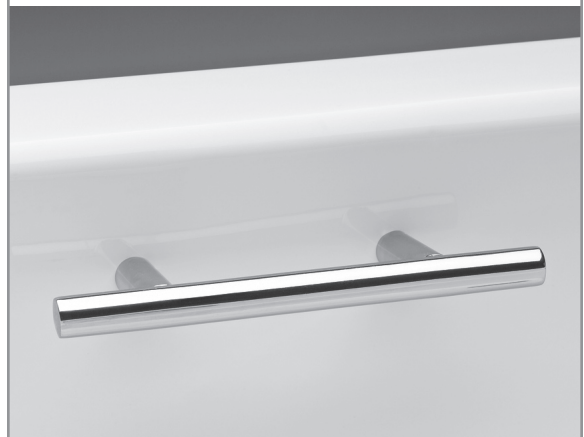

Enhance accessibility and safety within and around the bath with straight or curved grab bars. Grab bars are available for most models of tubs and may be added to the flat side surfaces of the tub. MTI will install the grab bars in the best possible location unless otherwise specified by the customer. See specific tub model specification / pricing page for part number and price.

### Curved Acrylic

- Curved acrylic grab bars are available in white, bone, biscuit and almond, as well as clear with chrome, brass or brushed nickel accents.
- Overall length 9" (set of 2)
- In some cases one 12" grab bar is installed instead of two 9" for aesthetic reasons.

### Modern Straight Metal

- Modern straight metal grab bars are available in chrome, brushed nickel or polished nickel.
- 2 sizes available:
  - 9" (set of 2)
  - 12" (single)

### Curved Metal

- Curved metal grab bars are available in chrome, brushed nickel or polished nickel.
- Overall length 9" (set of 2)

Acrylic, curved

Metal, straight modern

Metal, curved