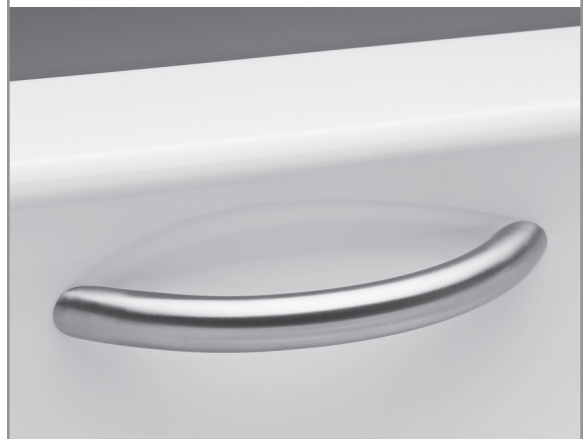

Enhance accessibility and safety within and around the bath with straight or curved grab bars. Grab bars are available for most models of tubs and may be added to the flat side surfaces of the tub. MTI will install the grab bars in the best possible location unless otherwise specified by the customer. See specific tub model specification / pricing page for part number and price.

### Curved Acrylic

- Curved acrylic grab bars are available in white, bone, biscuit and almond, as well as clear with chrome, brass or brushed nickel accents.
- Overall length 9" (set of 2)
- In some cases one 12" grab bar is installed instead of two 9" for aesthetic reasons.

### Modern Straight Metal

- Modern straight metal grab bars are available in chrome, brushed nickel or polished nickel.
- 2 sizes available:
  - 9" (set of 2)
  - 12" (single)

### Curved Metal

- Curved metal grab bars are available in chrome, brushed nickel or polished nickel.
- Overall length 9" (set of 2)

Acrylic, curved

Metal, straight modern

Metal, curved