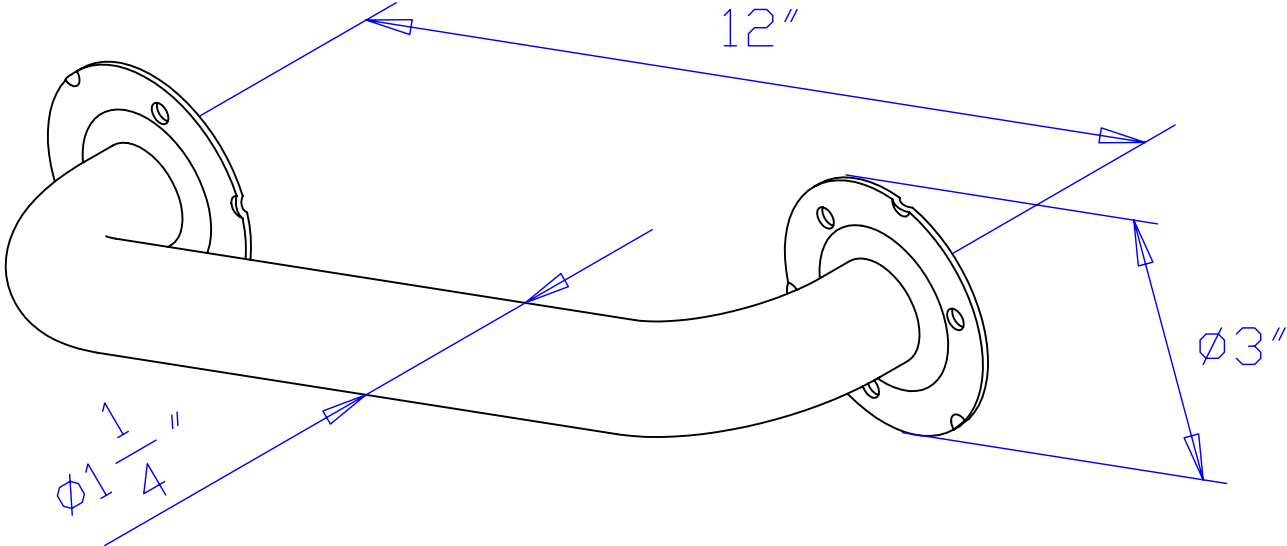

# COMMERCIAL GRADE GRAB BAR

MODEL	DESCRIPTION	FINISH
GB1412ES	12" Grab Bar Exposed Screws without Flange Cover, Finish Bar	Satinless Steel