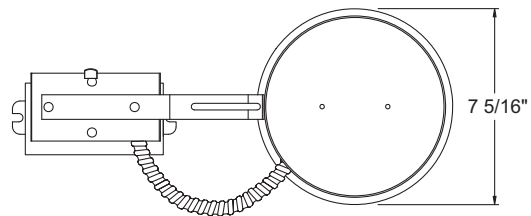

Juno

Project: _____

Fixture Type: _____

Location: _____

Contact/Phone: _____

6" VERTICAL IC COMPACT FLUORESCENT REMODEL HOUSING

18W COMPACT FLUORESCENT LAMP

ICPL618RET24
2005**DIMENSIONS****AIR-LOC**

PRODUCT SPECIFICATIONS

Lamp One 18W Triple Tube (4-pin) CFL lamp.

Socket Supplied with spring to accommodate certain trim installations, or can be attached to top of housing for certain trims.

Ballast 120V HPF Rapid Start Electronic with end-of-life lamp protection • UL listed/CSA certified.

Trim Size: Catalog Numbers 28, 29, 232, 233, 239, 243, 271, 261, 9900 - 7 $\frac{1}{8}$ " O.D. Catalog Numbers 240, 241 - 8" O.D. Catalog Number 2330 - 7 $\frac{3}{8}$ " O.D. Catalog Number 6101 - 7 $\frac{1}{4}$ " O.D.
Trim Finish: ABZ - Classic Aged Bronze, PW - Plastic White (Polycarbonate material shower trim), SC - Satin Chrome, WH - White.