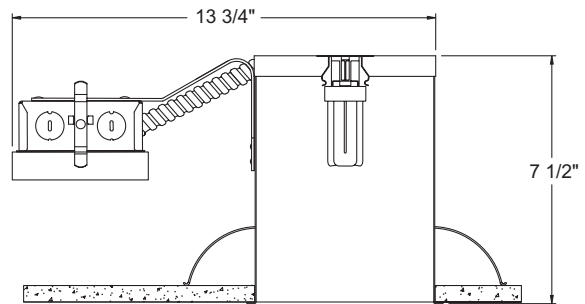

Juno

Project: _____

Fixture Type: _____

Location: _____

Contact/Phone: _____

6" VERTICAL IC COMPACT FLUORESCENT REMODEL HOUSING

18W COMPACT FLUORESCENT LAMP

ICPL618RET24
2005**DIMENSIONS****AIR-LOC**

PRODUCT SPECIFICATIONS

Lamp One 18W Triple Tube (4-pin) CFL lamp.

Socket Supplied with spring to accommodate certain trim installations, or can be attached to top of housing for certain trims.

Ballast 120V HPF Rapid Start Electronic with end-of-life lamp protection • UL listed/CSA certified.

Trim Size: Catalog Numbers 28, 29, 232, 233, 239, 243, 271, 261, 9900 - 7 $\frac{1}{8}$ " O.D. Catalog Numbers 240, 241 - 8" O.D. Catalog Number 2330 - 7 $\frac{3}{8}$ " O.D. Catalog Number 6101 - 7 $\frac{1}{4}$ " O.D.
Trim Finish: ABZ - Classic Aged Bronze, PW - Plastic White (Polycarbonate material shower trim), SC - Satin Chrome, WH - White.