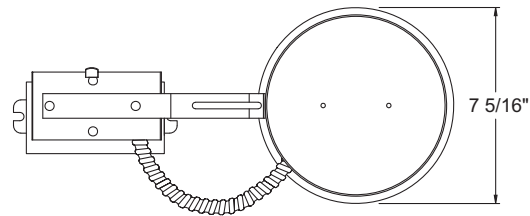

## DIMENSIONS

6 3/4" CEILING CUTOUT