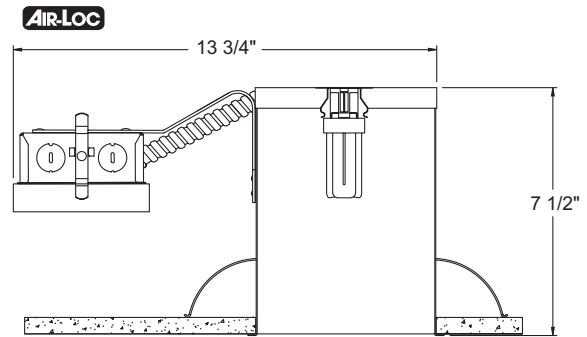

## DIMENSIONS

6 3/4" CEILING CUTOUT