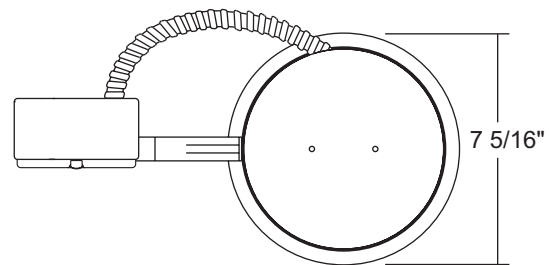

Trims Trim selection shown on reverse.

Labels UL listed for damp locations • Union made AFL-CIO • UL and C-UL Listed • Trims 220, 239, 241, 242, 243, 271, 6101 and 9900 are wet location approved for covered ceiling applications.

Testing All reports are based on published industry procedures; field performance may differ from laboratory performance.

Product specifications subject to change without notice.

INSTALLATION

Junction Box Pre-wired junction box UL and C-UL Listed for through-branch wiring, maximum (4) No. 12 AWG 90° C branch circuit conductors (2 in, 2 out) • Junction box provided with removable access plate, (5) ½" knockouts, (4) Romex connectors and ground wire • Knockouts equipped with pryout slots.

Housing 22-gauge white painted steel • Remodel clips accommodate up to 2" ceiling thickness.

PRODUCT CODES

Catalog Number	Input Voltage	Lamp Rating
PL642RE	120V - 277V	26/32/42W Triple Tube (4-pin) CFL

DIMENSIONS

Trim Size: Catalog Numbers 242, 243, 239, 271, 28, 29, 232, 2320, 233, 261, 9900 - 7⁵/₈" O.D. Catalog Numbers 220, 241 - 8" O.D. Catalog Number 6101 - 7³/₄" O.D.
Trim Finish: ABZ - Classic Aged Bronze, PW - Plastic White (Polycarbonate material shower trim), SC - Satin Chrome, WH - White.