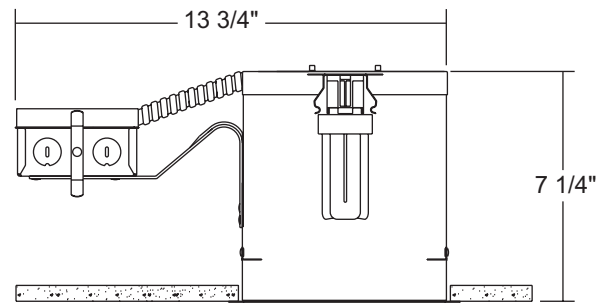

Trims Trim selection shown on reverse.

Labels UL listed for damp locations • Union made AFL-CIO • UL and C-UL Listed • Trims 220, 239, 241, 242, 243, 271, 6101 and 9900 are wet location approved for covered ceiling applications.

Testing All reports are based on published industry procedures; field performance may differ from laboratory performance.

Product specifications subject to change without notice.

INSTALLATION

Junction Box Pre-wired junction box UL and C-UL Listed for through-branch wiring, maximum (4) No. 12 AWG 90° C branch circuit conductors (2 in, 2 out) • Junction box provided with removable access plate, (5) ½" knockouts, (4) Romex connectors and ground wire • Knockouts equipped with pryout slots.

Housing 22-gauge white painted steel • Remodel clips accommodate up to 2" ceiling thickness.

PRODUCT CODES

Catalog Number	Input Voltage	Lamp Rating
PL642RE	120V - 277V	26/32/42W Triple Tube (4-pin) CFL

DIMENSIONS

Trim Size: Catalog Numbers 242, 243, 239, 271, 28, 29, 232, 2320, 233, 261, 9900 - 7⁵/₈" O.D. Catalog Numbers 220, 241 - 8" O.D. Catalog Number 6101 - 7³/₄" O.D.
Trim Finish: ABZ - Classic Aged Bronze, PW - Plastic White (Polycarbonate material shower trim), SC - Satin Chrome, WH - White.