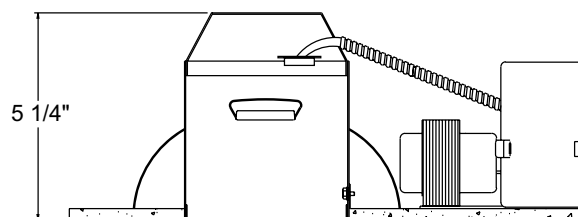

Testing All reports are based on published industry procedures; field performance may differ from laboratory performance.

Product specifications subject to change without notice.

INSTALLATION

Junction Box Pre-wired junction box, UL listed/CSA certified for through-branch wiring maximum 4 No. 12 AWG 90° C branch circuit conductors (2 in, 2 out) • Junction box provided with removable access plate, (4) ½" knockouts, (2) Romex connectors and ground wire • Knockouts equipped with pryout slots.

Housing TC housing, 22 gauge galvanized steel • Remodel springs accommodate up to a 1 1/8" ceiling thickness.

DIMENSIONS

4 3/8" CEILING CUTOUT

ACCESSORIES

Catalog No.	Description
SMPLT-4	4" Housing Locator