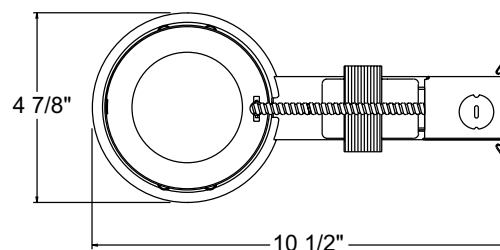

PRODUCT SPECIFICATIONS

Lamp One 12V, 50W MR16 lamp.

Socket Ceramic bi-pin socket with aluminum heat shield.

Trims Trim selection shown on reverse.

Transformer 120V to 12V 50VA thermally protected magnetic transformer mounted to junction box.

Testing All reports are based on published industry procedures; field performance may differ from laboratory performance.

Product specifications subject to change without notice.

INSTALLATION

Junction Box Pre-wired junction box, UL listed/CSA certified for through-branch wiring maximum 4 No. 12 AWG 90° C branch circuit conductors (2 in, 2 out) • Junction box provided with removable access plate, (4) ½" knockouts, (2) Romex connectors and ground wire • Knockouts equipped with pryout slots.

Housing TC housing, 22 gauge galvanized steel • Remodel springs accommodate up to a 1 1/8" ceiling thickness.

DIMENSIONS

4 3/8" CEILING CUTOUT

ACCESSORIES

Catalog No.	Description
SMPLT-4	4" Housing Locator