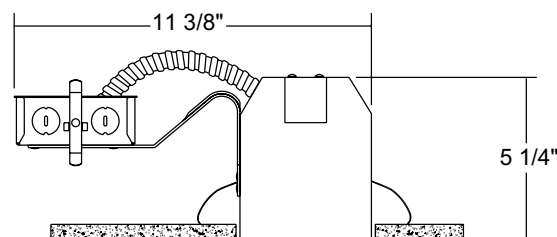

PRODUCT SPECIFICATIONS

Lamp Lamp ratings based on trim selected – see reverse.

Socket Detachable medium base porcelain with nickel-plated copper screw shell.

Trims Trim selection shown on reverse.

Labels U.L. listed for through-branch wiring, damp locations and IP • Product thermally protected against improper use of lamps or insulation • Union made AFL-CIO. • UL Listed/CSA certified • Trim No. 12, 4101, 4102 and 4181 are wet location approved for covered ceiling applications • Trims 14, 17 are wet location approved for covered ceiling applications, **when used with outdoor rated lamps.**

Testing All reports are based on published industry procedures; field performance may differ from laboratory performance.

Product specifications subject to change without notice.

INSTALLATION

Junction Box Pre-wired junction box, UL listed/CSA certified for through-branch wiring maximum 4 No. 12 AWG 90° C branch circuit conductors (2 in, 2 out) • Junction box provided with removable access plate, (5) ½" knockouts, (4) Romex connectors and ground wire • Knockouts equipped with pryout slots.

DIMENSIONS

4 3/8" CEILING CUTOUT

ACCESSORIES

Catalog No.	Description
4TSA	Torsion Spring Adapter (for original style housing)
GU10-WHIP	GU10 Socket Whip
SMPLT-4	4" Housing Locator

To order, specify catalog number.

Trim Size: 5" O.D.

Trim Finish: ABZ - Classic Aged Bronze, BL - Black, GP - Graphite, PB - Polished Brass, PW - Plastic White (Polycarbonate material shower trim), SC - Satin Chrome, SL - Silver, WH - White.