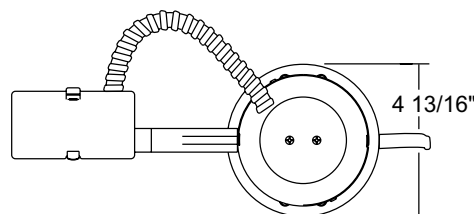

PRODUCT SPECIFICATIONS

Lamp Lamp ratings based on trim selected – see reverse.

Socket Detachable medium base porcelain with nickel-plated copper screw shell.

Trims Trim selection shown on reverse.

Labels U.L. listed for through-branch wiring, damp locations and IP • Product thermally protected against improper use of lamps or insulation • Union made AFL-CIO. • UL Listed/CSA certified • Trim No. 12, 4101, 4102 and 4181 are wet location approved for covered ceiling applications • Trims 14, 17 are wet location approved for covered ceiling applications, **when used with outdoor rated lamps.**

Testing All reports are based on published industry procedures; field performance may differ from laboratory performance.

Product specifications subject to change without notice.

INSTALLATION

Junction Box Pre-wired junction box, UL listed/CSA certified for through-branch wiring maximum 4 No. 12 AWG 90° C branch circuit conductors (2 in, 2 out) • Junction box provided with removable access plate, (5) ½" knockouts, (4) Romex connectors and ground wire • Knockouts equipped with pryout slots.

Housing TC housing, 22-gauge galvanized steel • Remodel springs accommodate up to a 1 1/8" ceiling thickness.

PRODUCT CODES

Catalog Number	Input Voltage	Lamp Rating (max.)
TC1R	120V	R14/R16/R20/PAR16/PAR20 (See reverse for max. trim rating)

DIMENSIONS

4 3/8" CEILING CUTOUT

ACCESSORIES

Catalog No.	Description
4TSA	Torsion Spring Adapter (for original style housing)
GU10-WHIP	GU10 Socket Whip
SMPLT-4	4" Housing Locator

To order, specify catalog number.