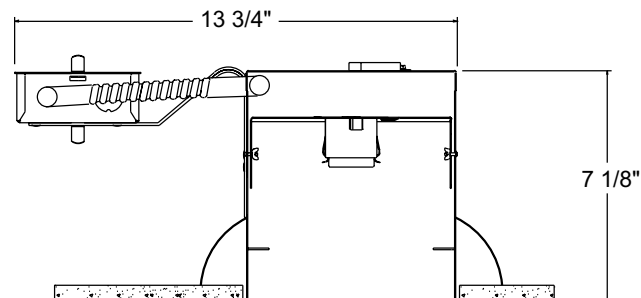

Trims Trim selection shown on reverse.

Labels U.L. listed for through-branch wiring, damp locations and IP • Product thermally protected against improper use of lamps
 • Union made AFL-CIO • UL Listed/CSA certified • Trims 241, 242 are wet location approved for covered ceiling applications
 • Trims 28, 29 are wet location approved for covered ceiling applications, **when used with outdoor rated lamps.**

Testing All reports are based on published industry procedures; field performance may differ from laboratory performance.

Product specifications subject to change without notice.

INSTALLATION

Junction Box Pre-wired junction box, UL listed/CSA certified for through-branch wiring maximum 4 No. 12 AWG 90° C branch circuit conductors (2 in, 2 out) • Junction box provided with removable access plate, (5) ½" knockouts, (4) Romex connectors and ground wire • Knockouts equipped with pryout slots.

DIMENSIONS

6 3/4" CEILING CUTOUT

ACCESSORIES

Catalog No.	Description
ALG6R	Air-Loc Gasket

To order, specify catalog number.

6" ECONOMY UNIVERSAL IC REMODEL HOUSING

INCANDESCENT LAMPS

IC22R