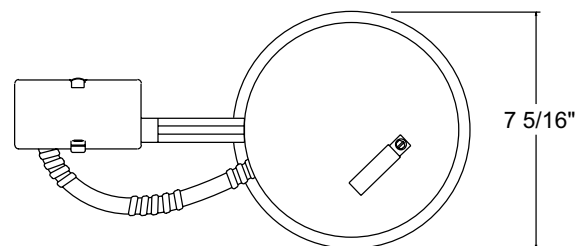

PRODUCT SPECIFICATIONS

Lamp Lamp ratings based on trim selected—see reverse.

Socket Medium base porcelain with nickel-plated copper screw shell • Drop socket with spring to accommodate certain trim installation.

Trims Trim selection shown on reverse.

Labels U.L. listed for through-branch wiring, damp locations and IP • Product thermally protected against improper use of lamps
 • Union made AFL-CIO • UL Listed/CSA certified • Trims 241, 242 are wet location approved for covered ceiling applications
 • Trims 28, 29 are wet location approved for covered ceiling applications, **when used with outdoor rated lamps.**

Testing All reports are based on published industry procedures; field performance may differ from laboratory performance.

Product specifications subject to change without notice.

INSTALLATION

Junction Box Pre-wired junction box, UL listed/CSA certified for through-branch wiring maximum 4 No. 12 AWG 90° C branch circuit conductors (2 in, 2 out) • Junction box provided with removable access plate, (5) ½" knockouts, (4) Romex connectors and ground wire • Knockouts equipped with pryout slots.

DIMENSIONS

6 3/4" CEILING CUTOUT

ACCESSORIES

Catalog No.	Description
ALG6R	Air-Loc Gasket

To order, specify catalog number.

6" ECONOMY UNIVERSAL IC REMODEL HOUSING

INCANDESCENT LAMPS

IC22R