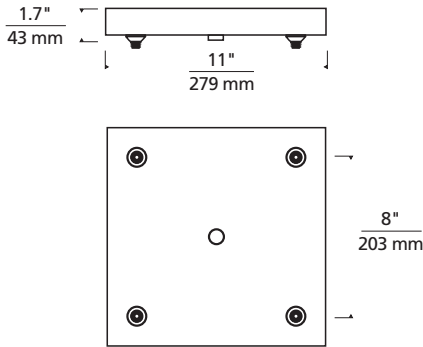

4-Port Square Canopy

Shown approx. 15% actual size.

fj_fourprt_sqr_can_spec.pdf

DESCRIPTION

4-Port Square Canopy allows the creation of a decorative cluster of up to four FreeJack elements. Includes four 12 volt, 75 watt electronic transformers inside an 11" by 11" housing. Each FreeJack element can be used up to its specified wattage (see elements and accessories for details).

INSTALLATION

This product can mount to either a 4" square electrical box with round plaster ring or an octagonal electrical box (not included). For ceiling only. Transformers (included) fit in canopy.

FINISH