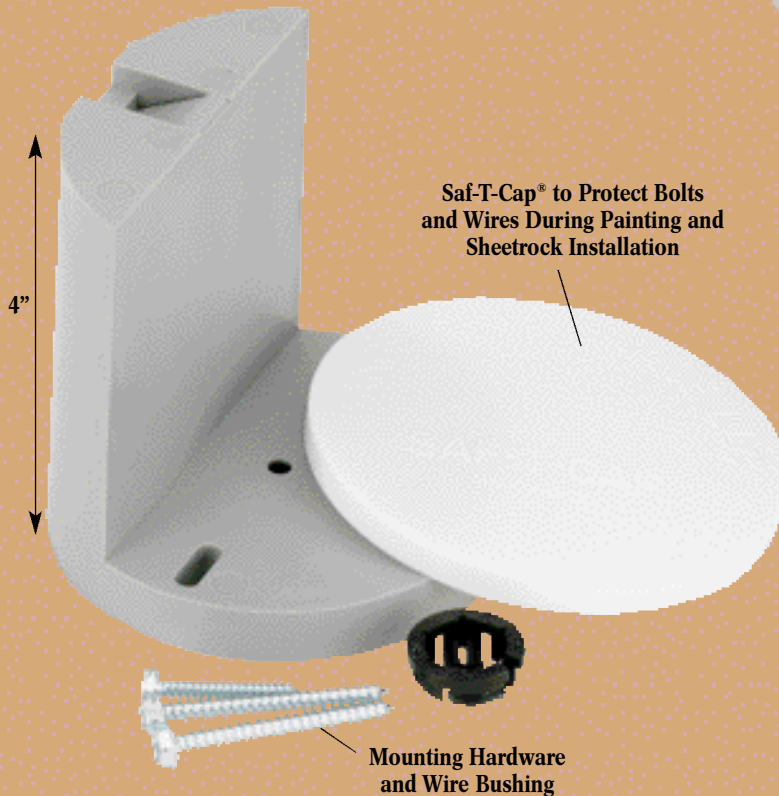

### For New Construction Work

- Box Measures 1/2" Deep and has a 13.4 Cubic Inch Capacity
- Fits All Ceiling Fans
- 2 Knockouts for Conduit or Romex
- 1 Romex Clamp
- Two Hour Fire Rating
- Includes Mounting Hardware and Instructions
- For Fixture Support of 150 Lbs. or Less
- Acceptable for Fan Support of 70 Lbs. or Less

5F51

**US PATENT NO.  
5,762,223**

02525-11 is Bulk Packed, 12 Per Cut Case

SUPPORT  
BRACES & BOXES

Additional wiring space on one side only. Box mounts on either side of joist. Perfect when duct work or wiring is present. Ceiling fan is supported by joist, not box.