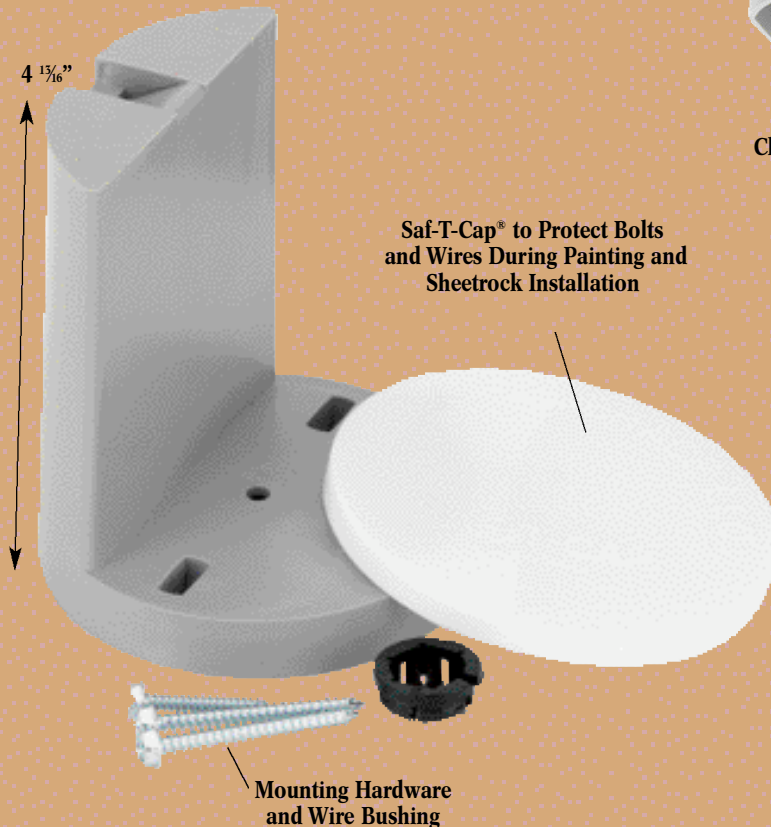

Model Number: 02000-11

For New Construction Work

- Box Measures 5/8" Deep and has a 16.5 Cubic Inch Wiring Capacity
- Fits All Ceiling Fans
- 2 Knockouts for Conduit or Romex
- 1 Romex Clamp
- Two Hour Fire Rating
- Includes Mounting Hardware and Instructions
- For Fixture Support of 150 Lbs. or Less
- Acceptable for Fan Support of 70 Lbs. or Less

US PATENT NO.
5,762,223

02000-11 is Bulk Packed, 24 Per Cut Case

SUPPORT
BRACES & BOXES

Meets or Exceeds UL Standards Regarding Exposed Threads Within Box. Meets or Exceeds NEC® Safety Codes.