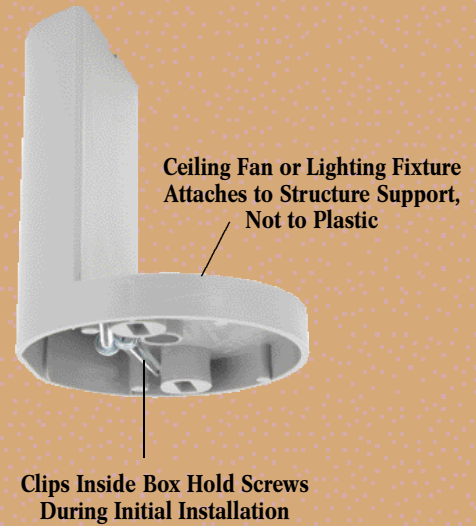

Model Number: 02000-11

For New Construction Work

- Box Measures 5/8" Deep and has a 16.5 Cubic Inch Wiring Capacity
- Fits All Ceiling Fans
- 2 Knockouts for Conduit or Romex
- 1 Romex Clamp
- Two Hour Fire Rating
- Includes Mounting Hardware and Instructions
- For Fixture Support of 150 Lbs. or Less
- Acceptable for Fan Support of 70 Lbs. or Less

US PATENT NO.
5,762,223

02000-11 is Bulk Packed, 24 Per Cut Case

SUPPORT
BRACES & BOXES

Meets or Exceeds UL Standards Regarding Exposed Threads Within Box. Meets or Exceeds NEC® Safety Codes.