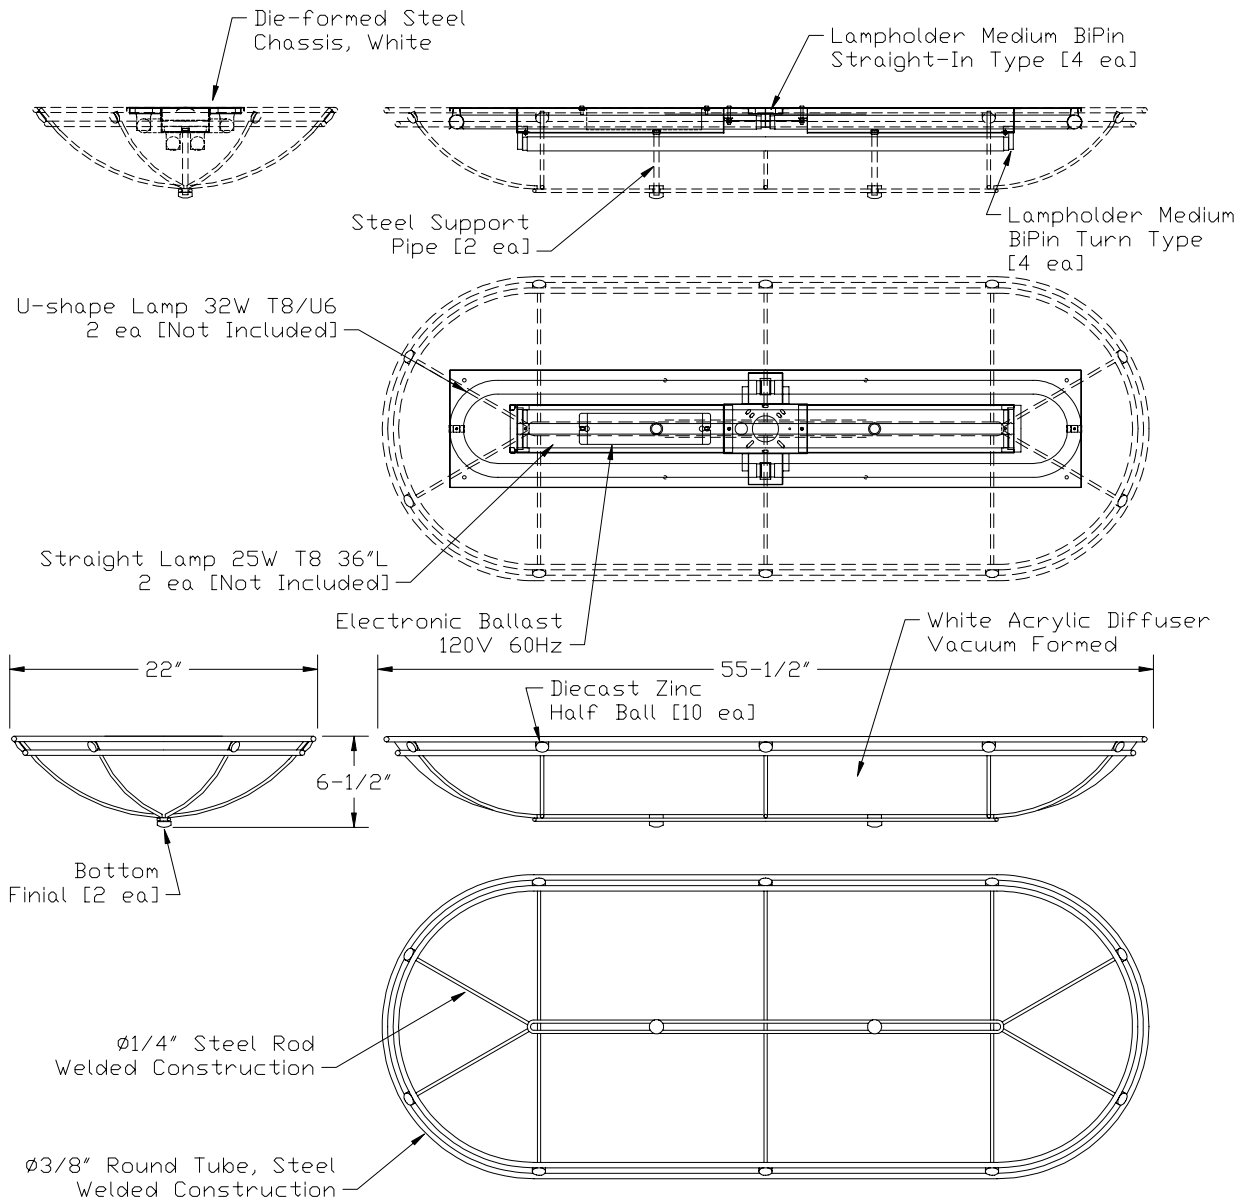

Specification Sheet

Surface Fluorescent

Model: **F2014-12U Glacier Silver**
F2014-49U Bronze Luster

Diffuser: White Acrylic

Finishes: -12 Glacier Silver

-49 Bronze Luster

Length: 55-1/2" Width: 22" Height: 6-1/2"

Lamps: 2 - 32 watt U-shape T8/U6 and 2 - 25 watt Straight Tube T8 36"L. Medium Bipin Base (Not Included)

Ballast: Electronic 120V 60Hz

Label: cULus Listed.