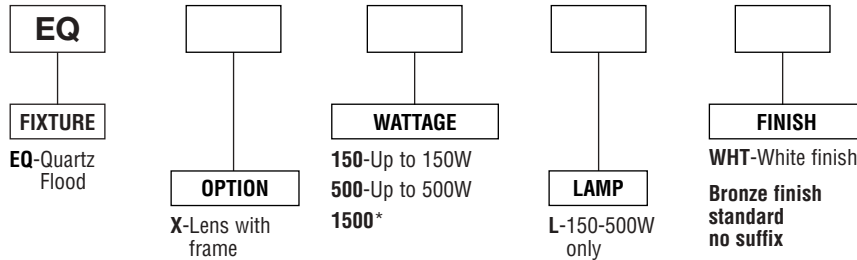

EQX Series Quartz Flood

ORDERING INFORMATION

Catalog Number: Example: EQX500LWHT

*1500W lamp ordered separately (available in 208, 240 and 277V only).

TECHNICAL INFORMATION

EQX Series Quartz Floods are supplied with Tungsten-halogen T-3 lamp. Must be oriented with 4° of horizontal.

EQX1500

PRODUCT SPECIFICATIONS

- EQ Series Quartz Floods are for use in open area general purpose floodlight applications. Popular uses include residential and commercial security lighting, and sign lighting. For outdoor applications only.
- Die-cast aluminum housing.
- Silicone gasket seals lens to body.
- Sockets with integral spring maintain contact.
- Anodized aluminum reflector provides wide distribution.
- 1/2" Threaded arm mounts to any standard hardware.

UL Wet Location Listed.

PHOTOMETRICS

EQX500L
 Q500T3/CL
 10,500 Lumens
 15' Mounting Height
 45° Aim

FOOTCANDLE CORRECTION

Multiply the following factors times the footcandle values for changes in mounting height.