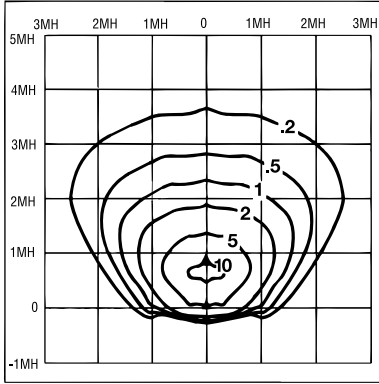

EQX Series Quartz Flood

ORDERING INFORMATION

Catalog Number: Example: EQX500LWHT

*1500W lamp ordered separately (available in 208, 240 and 277V only).

TECHNICAL INFORMATION

EQX Series Quartz Floods are supplied with Tungsten-halogen T-3 lamp. Must be oriented with 4° of horizontal.

UL Wet Location Listed.

PHOTOMETRICS

EQX500L
 Q500T3/CL
 10,500 Lumens
 15' Mounting Height
 45° Aim

FOOTCANDLE CORRECTION

Multiply the following factors times the footcandle values for changes in mounting height.