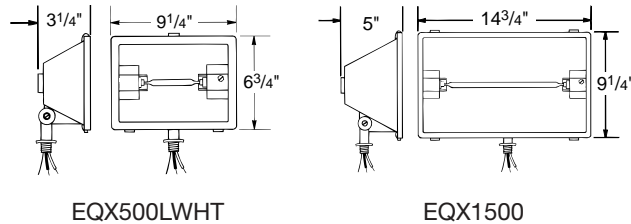

EQX Series Quartz Flood

ORDERING INFORMATION

Catalog Number: Example: EQX500LWHT

*1500W lamp ordered separately (available in 208, 240 and 277V only).

TECHNICAL INFORMATION

EQX Series Quartz Floods are supplied with Tungsten-halogen T-3 lamp. Must be oriented with 4° of horizontal.

UL Wet Location Listed.

PHOTOMETRICS

EQX500L
 Q500T3/CL
 10,500 Lumens
 15' Mounting Height
 45° Aim

FOOTCANDLE CORRECTION

Multiply the following factors times the footcandle values for changes in mounting height.