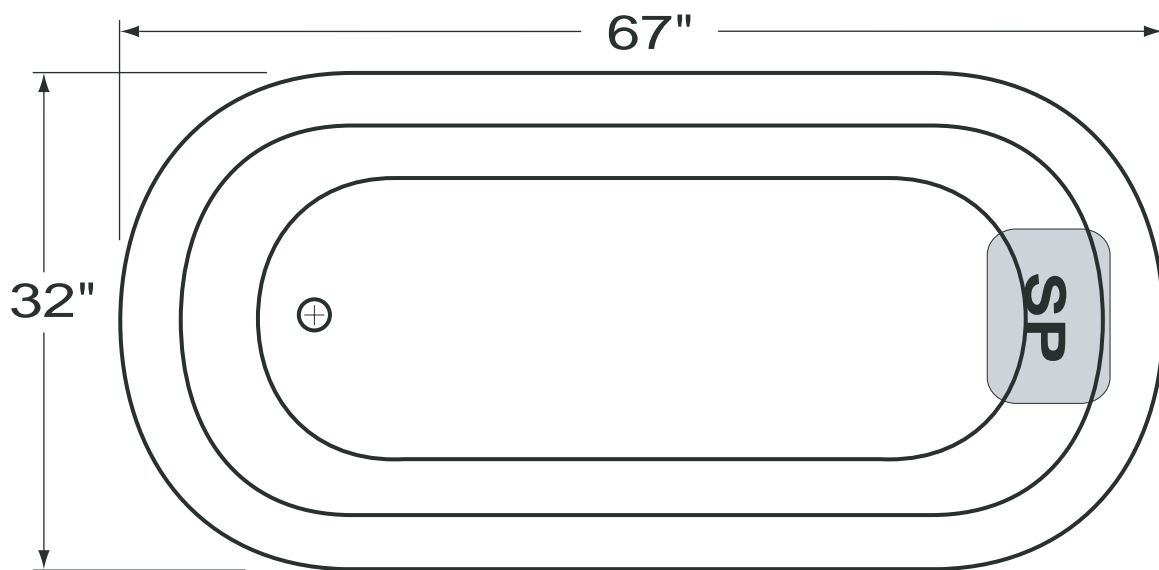

# B5-5670 Yorkshire

**American Bath Factory**  
DECADES OF DEPENDABILITY

## SPECIFICATION SHEET

### Champagne Massage® Traditional Drop-In Bathtub

*Overall Dimensions:* 67" L x 32" W x 18" H

*Capacity:* 40 Gallons

- "SP" indicates the blower unit location
- Champagne Massage® blower unit (12"L x 7"W x 10"H) is connected with a three foot adjustable hose and fits within the overall dimensions of the bathtub.
- Dimensions shown have a tolerance of  $\pm \frac{1}{2}$ ". Dimensions shown not to scale.