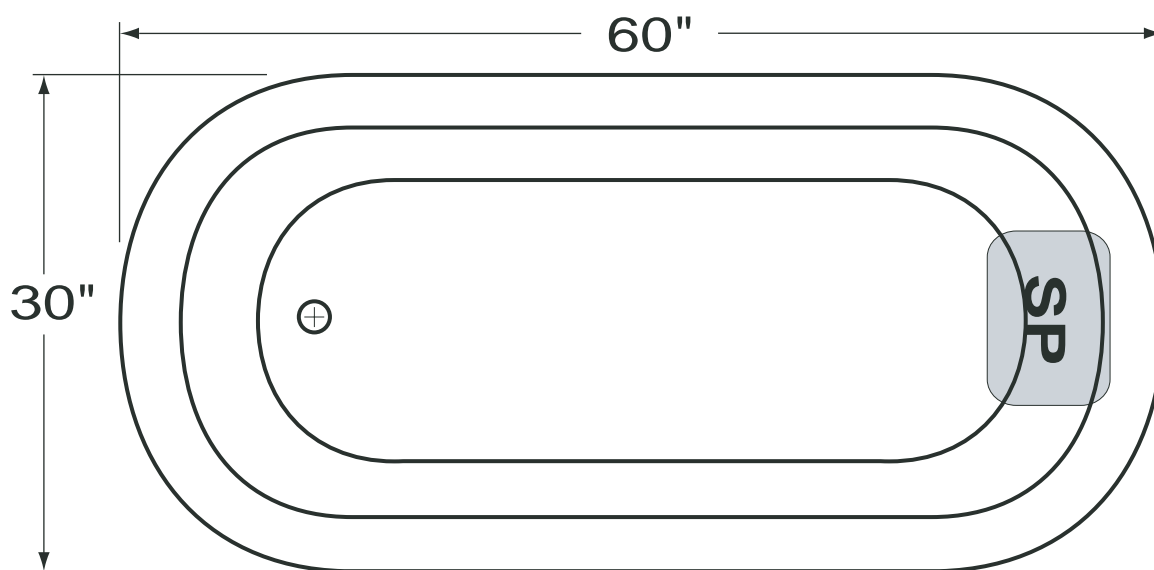

B5-5600 Hampton

American Bath Factory
DECADES OF DEPENDABILITY

SPECIFICATION SHEET

Champagne Massage® Traditional Drop-In Bathtub

Overall Dimensions: 60" L x 30" W x 19" H

Capacity: 40 Gallons

- "SP" indicates the blower unit location
- Champagne Massage® blower unit (12"L x 7"W x 10"H) is connected with a three foot adjustable hose and fits within the overall dimensions of the bathtub.
- Dimensions shown have a tolerance of $\pm \frac{1}{2}$ ". Dimensions shown not to scale.