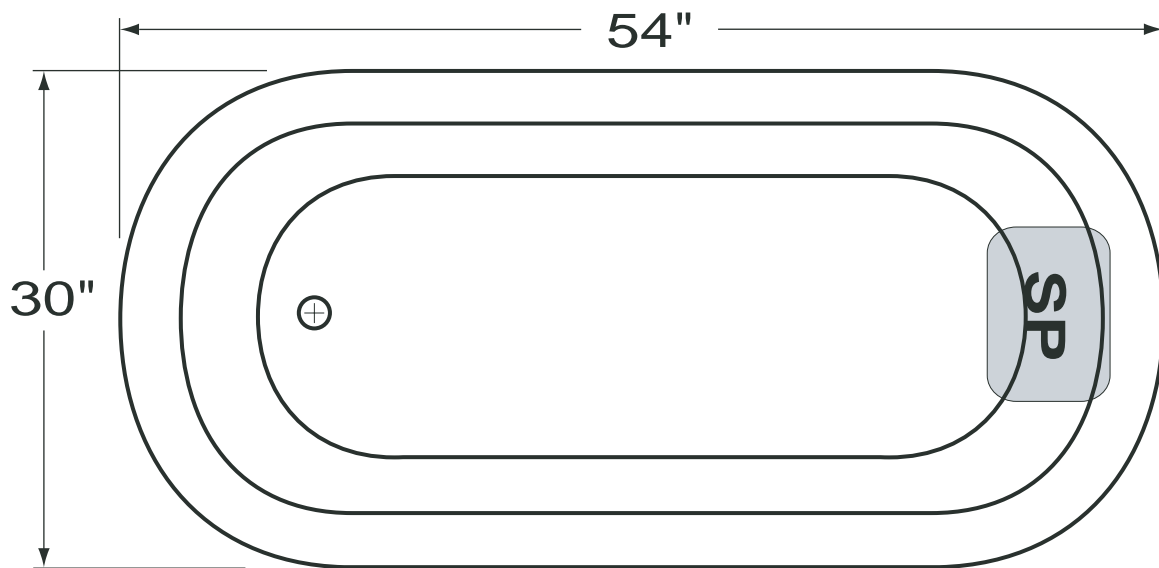

B5-5540 Cambridge

American Bath Factory
DECADES OF DEPENDABILITY

SPECIFICATION SHEET

Champagne Massage® Traditional Drop-In Bathtub

Overall Dimensions: 54" L x 30" W x 19" H

Capacity: 36 Gallons

- "SP" indicates the blower unit location
- Champagne Massage® blower unit (12"L x 7"W x 10"H) is connected with a three foot adjustable hose and fits within the overall dimensions of the bathtub.
- Dimensions shown have a tolerance of $\pm \frac{1}{2}$ ". Dimensions shown not to scale.